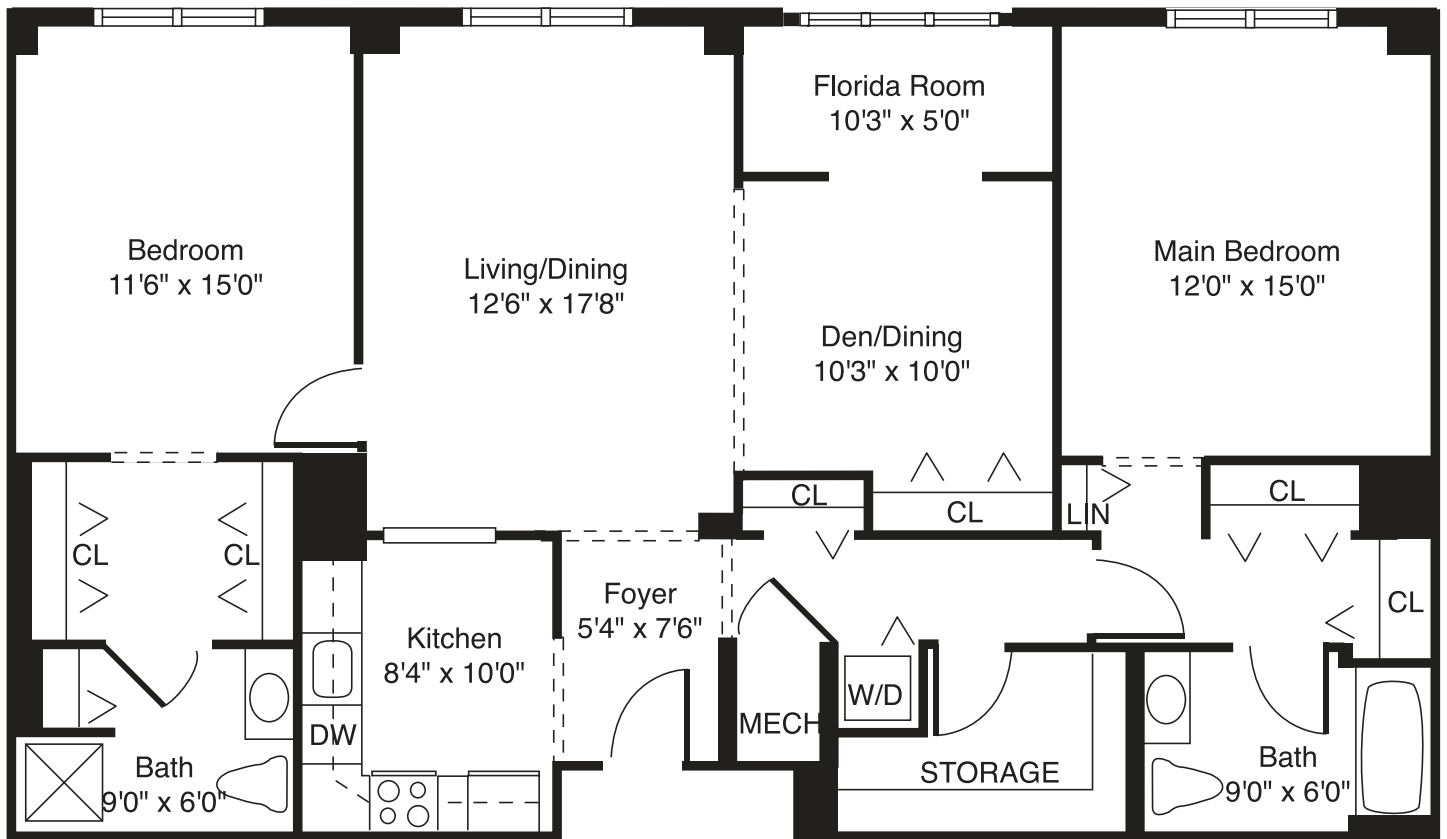

# Somerset

2 Bedrooms with Den, 2 Baths  
1,375 Square Feet