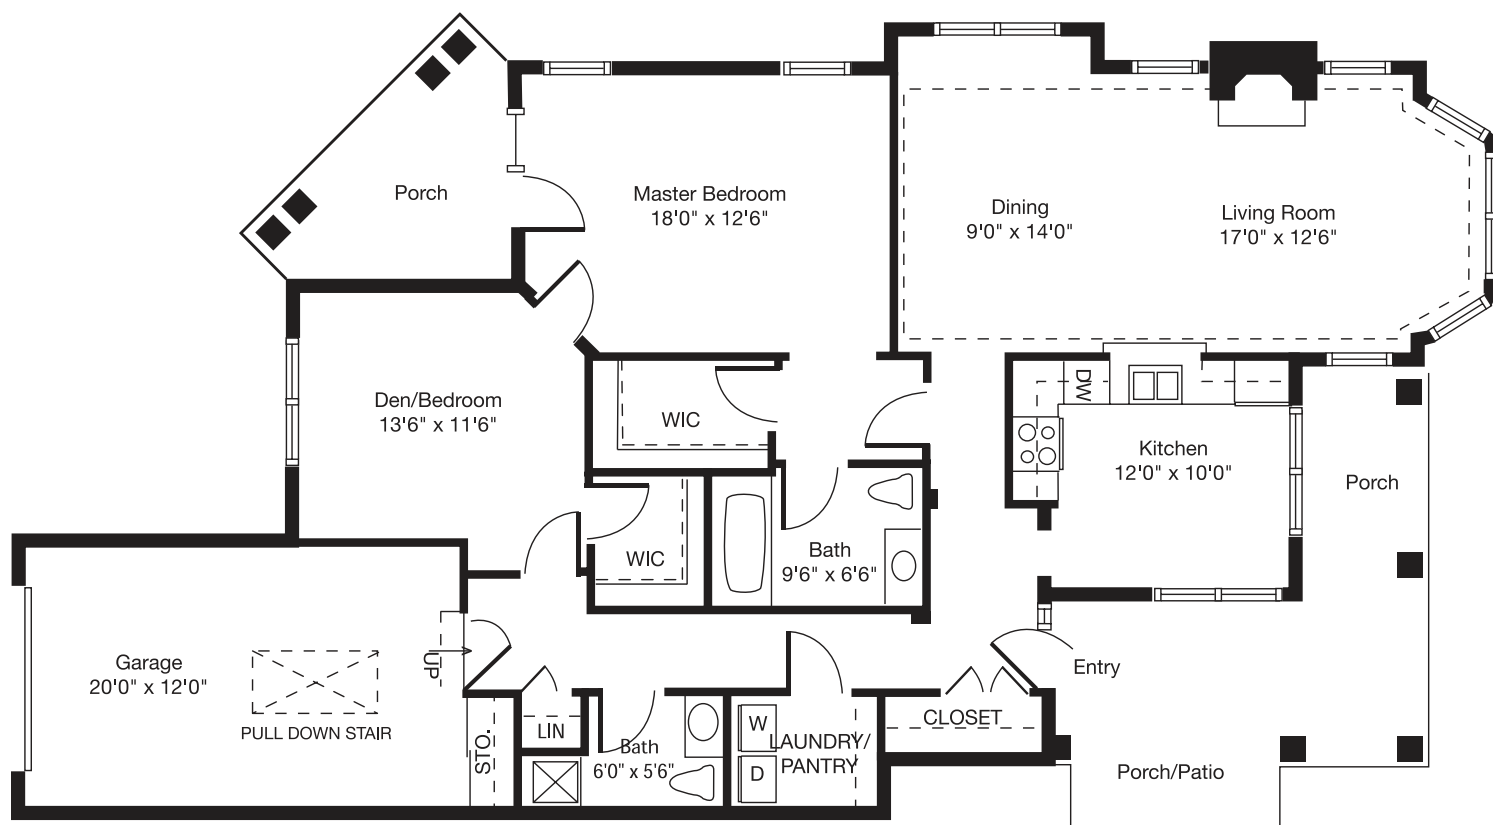

Prestwick Villa

2 Bedrooms, 2 Baths

1,655 Square Feet