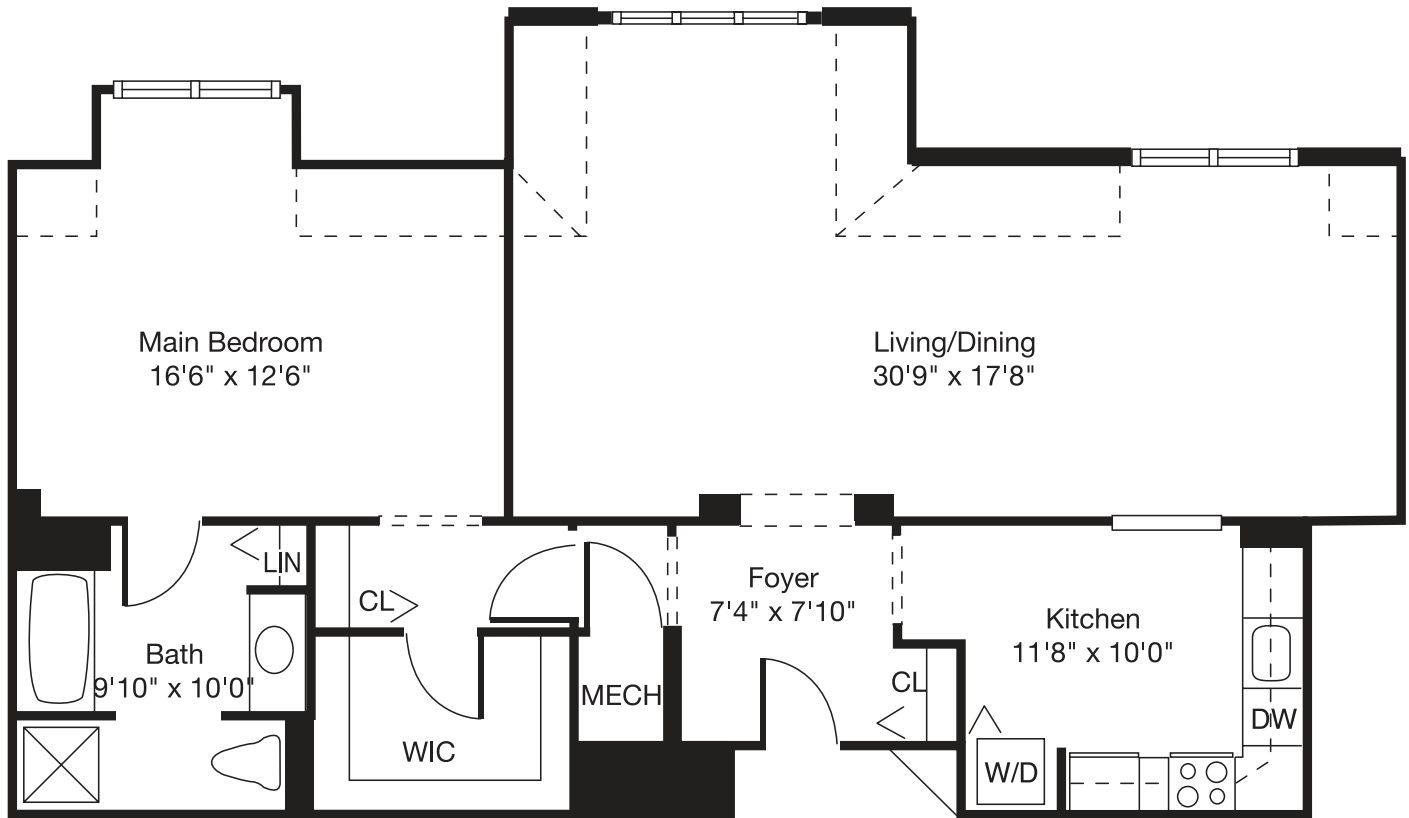

Westchester

1 Bedroom, 1 Bath, Penthouse
1,200 Square Feet