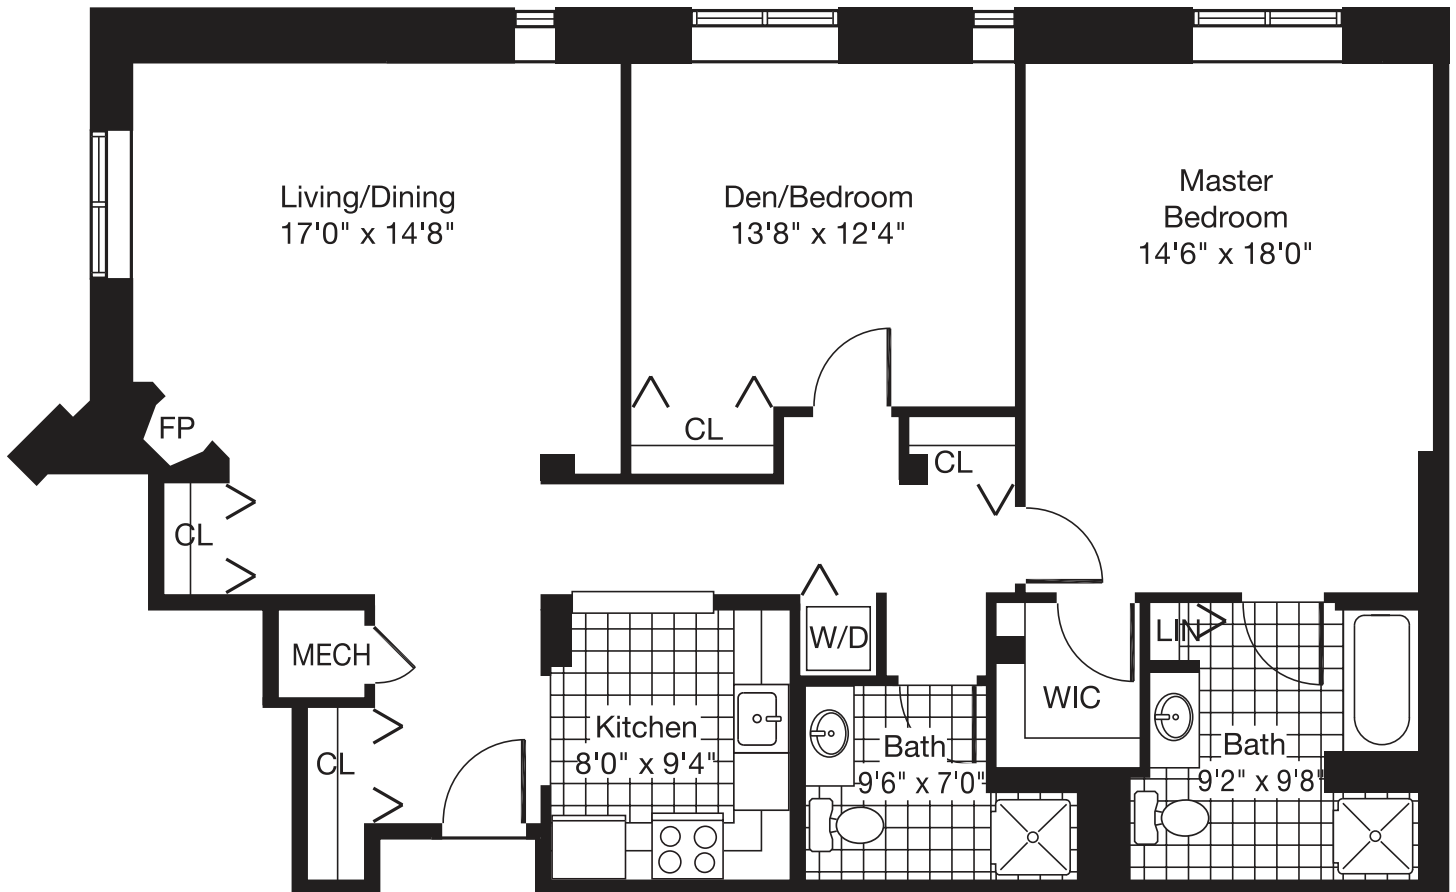

# Warwick

2 Bedrooms, 2 Baths  
1,408 Square Feet