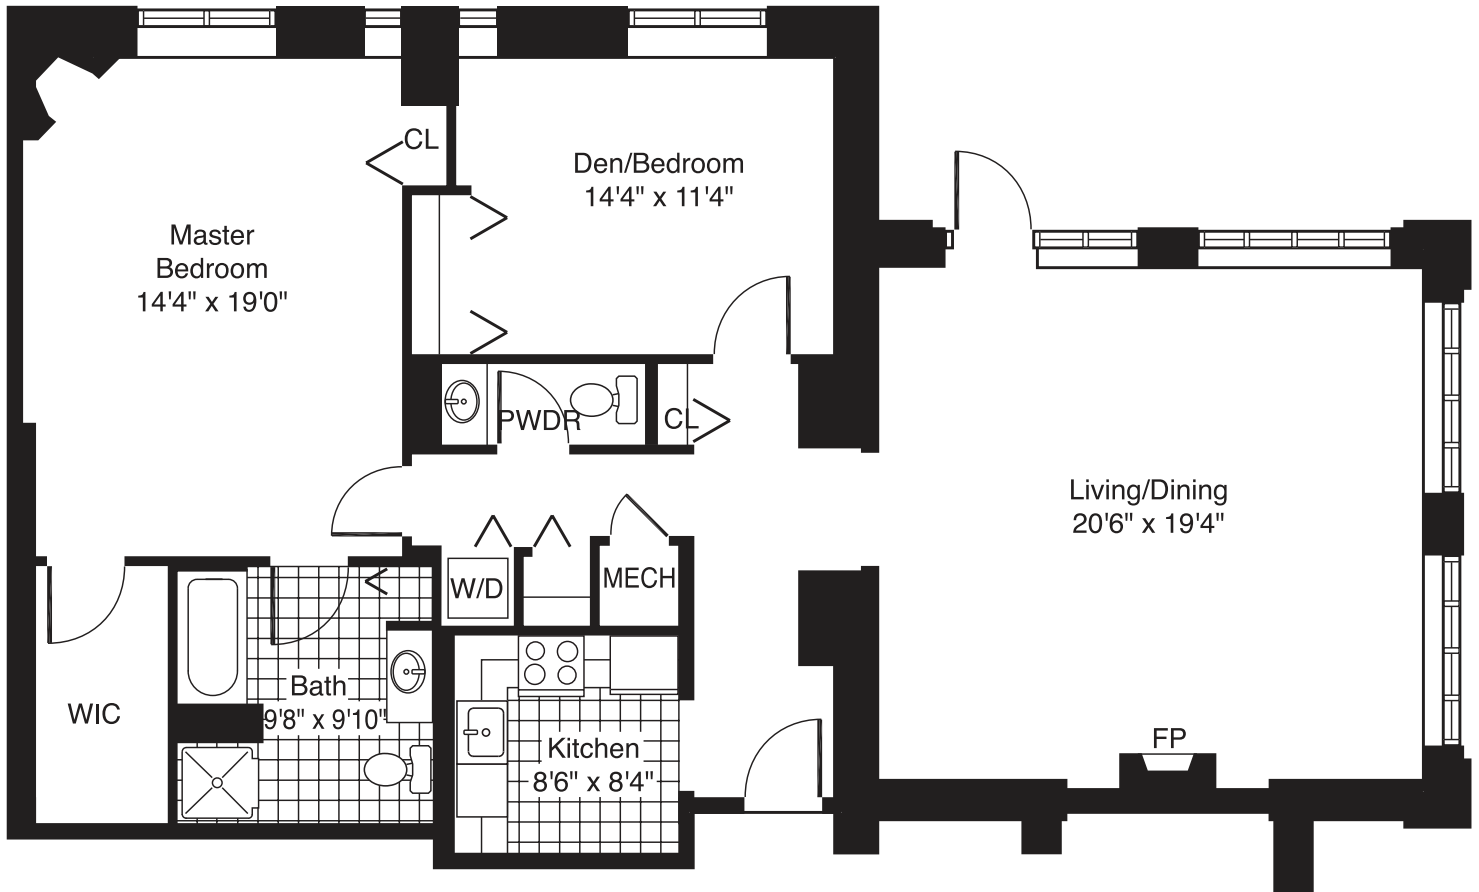

# Hampton

2 Bedrooms, 1.5 Baths  
1,528 Square Feet