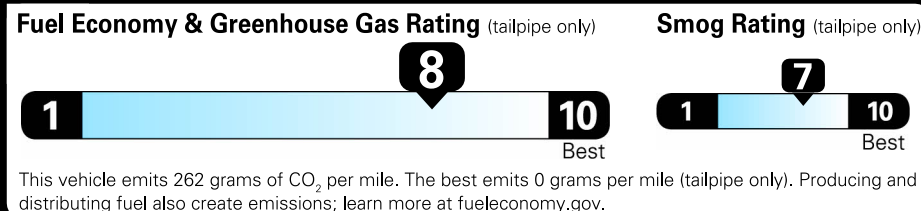

2019 Jetta 1.4T SE

Black Uni Exterior
Dark Beige Leatherette Interior

Volkswagen

Fuel Economy
34 MPG
combined city/hwy
30 city
40 highway
2.9 gallons per 100 miles

Compact Cars range from 14 to 107 MPG.
The best vehicle rates 136 MPGe.

You save
\$1,500
in fuel costs
over 5 years
compared to the
average new vehicle.

Annual fuel COST
\$1,100

Actual results will vary for many reasons, including driving conditions and how you drive and maintain your vehicle. The average new vehicle gets 27 MPG and costs \$7,000 to fuel over 5 years. Cost estimates are based on 15,000 miles per year at \$2.55 per gallon. MPGe is miles per gasoline gallon equivalent. Vehicle emissions are a significant cause of climate change and smog.