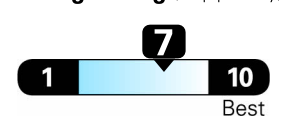

Actual results will vary for many reasons, including driving conditions and how you drive and maintain your vehicle. The average new vehicle gets 27 MPG and costs $7,500 to fuel over 5 years. Cost estimates are based on 15,000 miles per year at $2.70 per gallon. MPGe is miles per gasoline gallon equivalent. Vehicle emissions are a significant cause of climate change and smog.

fuel economy.gov

Calculate personalized estimates and compare vehicles