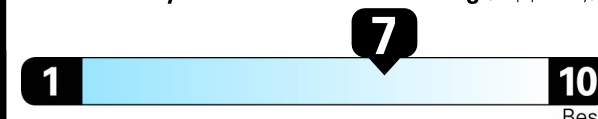

LOC: L 225
Pure White Exterior

Dealer Stock Status: INVENTORY

Titan Black Cloth Interior

VIN: 3VWC57BU0MM008302

MODEL: BU32MS-2021 Jetta 1.4T S
2020303-ORIGINAL

EPA DOT Fuel Economy and Environment

Gasoline Vehicle

2021 Jetta 1.4T S

Pure White Exterior
Titan Black Cloth Interior

8-speed Automatic w/ Tiptronic®

Volkswagen

Fuel Economy
33 MPG
combined city/hwy
29 city
39 highway
3 gallons per 100 miles

Compact Cars range from 14 to 113 MPG.
The best vehicle rates 141 MPGe.

You save
$1,250
in fuel costs
over 5 years
compared to the
average new vehicle.

Annual fuel COST
$1,250

Fuel Economy & Greenhouse Gas Rating (tailpipe only)

This vehicle emits 266 grams of CO₂ per mile. The best emits 0 grams per mile (tailpipe only). Producing and distributing fuel also create emissions; learn more at fuel economy.gov.

Smog Rating (tailpipe only)