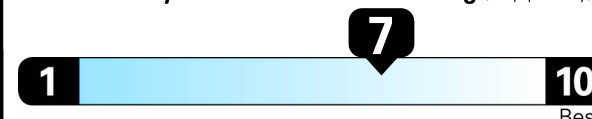

LOC:
Pure White Exterior

Dealer Stock Status: INVENTORY

Titan Black Cloth Interior

VIN: 3VWC57BU9MM008217

MODEL: BU32MS-2021 Jetta 1.4T S
2021012-DUPLICATE

EPA DOT Fuel Economy and Environment

Gasoline Vehicle

2021 Jetta 1.4T S

Pure White Exterior
Titan Black Cloth Interior

8-speed Automatic w/ Tiptronic®

Volkswagen

Fuel Economy
33 MPG
combined city/hwy
29 city
39 highway
3 gallons per 100 miles

Compact Cars range from 14 to 113 MPG.
The best vehicle rates 141 MPGe.

You save
$1,250
in fuel costs
over 5 years
compared to the
average new vehicle.

Annual fuel COST
$1,250

Fuel Economy & Greenhouse Gas Rating (tailpipe only)

This vehicle emits 266 grams of CO₂ per mile. The best emits 0 grams per mile (tailpipe only). Producing and distributing fuel also create emissions; learn more at fuelconomy.gov.

Smog Rating (tailpipe only)