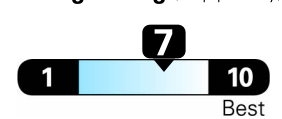

Actual results will vary for many reasons, including driving conditions and how you drive and maintain your vehicle. The average new vehicle gets 27 MPG and costs $7,500 to fuel over 5 years. Cost estimates are based on 15,000 miles per year at $2.70 per gallon. MPGe is miles per gasoline gallon equivalent. Vehicle emissions are a significant cause of climate change and smog.

fuelconomy.gov

Calculate personalized estimates and compare vehicles