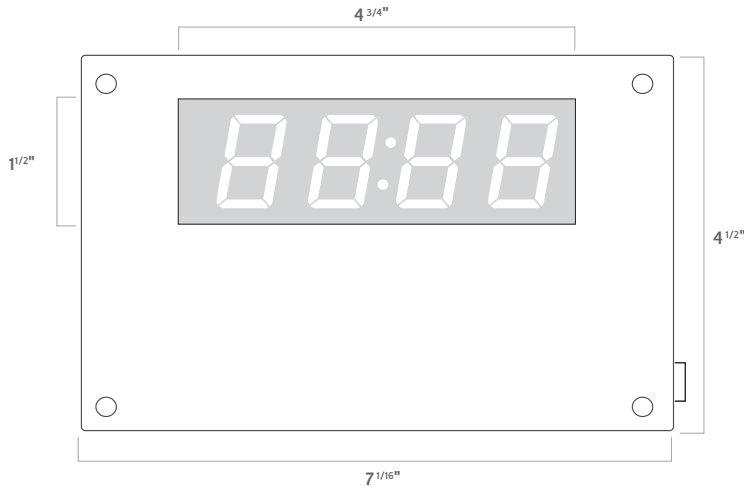

SÉURA MIRROR CUSTOMIZATION

Clock

An elegant convenience for busy lifestyles.

IDEAL SPACES

Bathrooms

MIRROR GLASS

Copper-free 1/4" Silver Mirror Glass is not susceptible to black edge corrosion.

DISPLAY

Sleek 7-segment LED display with 12- or 24-hour time modes

CUSTOM LOCATION

Choose the clock location within the mirror

10:43

PROGRAMMING

Simple and improved programming via Séura's remote avoids clock malfunctions and the need for re-powering during programming set-up.

BATTERY BACKUP

Internal battery backup prevents clock from powering off and avoids the need for resetting.

FRONT VIEW - TOP POSITION*

SIDE VIEW

FRONT VIEW - BOTTOM POSITION*

SIDE VIEW

IN-MIRROR CLOCK

Model: CL, Version: 2

LED COLOR	White
TECHNOLOGY	7-segment LED display
TIME MODES	12- or 24-hour
PROGRAMMING	Séura Remote
OUTAGE PROTECTION	Internal battery backup
AUTO ILLUMINATE	NA
AUTO VANISHING	NA
INSTALLATION	The clock is fully integrated into the mirror. The clock unit requires it's own power source and includes a power cord and adapter. After installation, the clock may be programmed using the Séura remote control.
*NOTES	Reversible clock mounting systems allows more flexibility for choosing clock location within the mirror. Contact Séura for position guidelines.