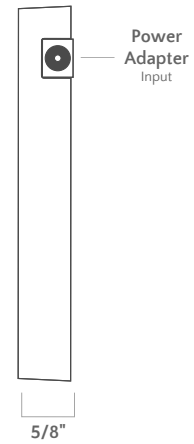

BATTERY BACKUP

Internal battery backup prevents clock from powering off and avoids the need for resetting.

FRONT VIEW - TOP POSITION*

SIDE VIEW

FRONT VIEW - BOTTOM POSITION*

SIDE VIEW

IN-MIRROR CLOCK

Model: CL, Version: 2

LED COLOR	White
TECHNOLOGY	7-segment LED display
TIME MODES	12- or 24-hour
PROGRAMMING	Séura Remote
OUTAGE PROTECTION	Internal battery backup
AUTO ILLUMINATE	NA
AUTO VANISHING	NA
INSTALLATION	The clock is fully integrated into the mirror. The clock unit requires it's own power source and includes a power cord and adapter. After installation, the clock may be programmed using the Séura remote control.
*NOTES	Reversible clock mounting systems allows more flexibility for choosing clock location within the mirror. Contact Séura for position guidelines.