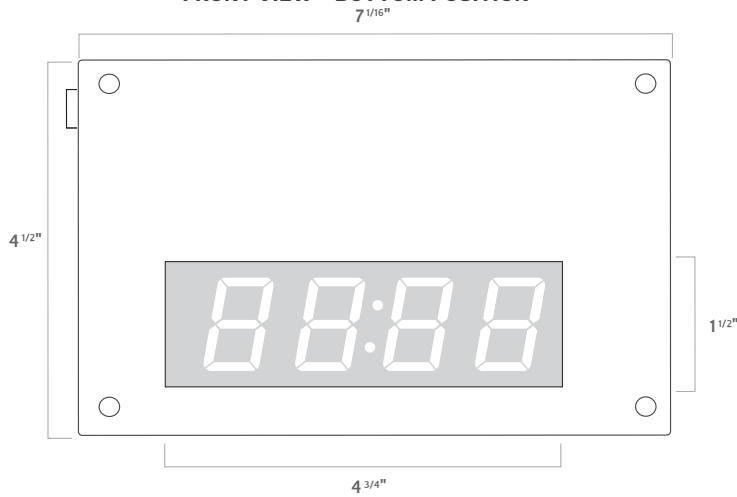

Sleek 7-segment LED display with 12- or 24-hour time modes

CUSTOM LOCATION

Choose the clock location within the mirror

10:43

PROGRAMMING

Simple and improved programming via Séura's remote avoids clock malfunctions and the need for re-powering during programming set-up.

BATTERY BACKUP

Internal battery backup prevents clock from powering off and avoids the need for resetting.

FRONT VIEW - TOP POSITION*

SIDE VIEW

FRONT VIEW - BOTTOM POSITION*

SIDE VIEW

IN-MIRROR CLOCK

Model: CL, Version: 2

LED COLOR	White
TECHNOLOGY	7-segment LED display
TIME MODES	12- or 24-hour
PROGRAMMING	Séura Remote
OUTAGE PROTECTION	Internal battery backup
AUTO ILLUMINATE	NA
AUTO VANISHING	NA
INSTALLATION	The clock is fully integrated into the mirror. The clock unit requires it's own power source and includes a power cord and adapter. After installation, the clock may be programmed using the Séura remote control.
*NOTES	Reversible clock mounting systems allows more flexibility for choosing clock location within the mirror. Contact Séura for position guidelines.