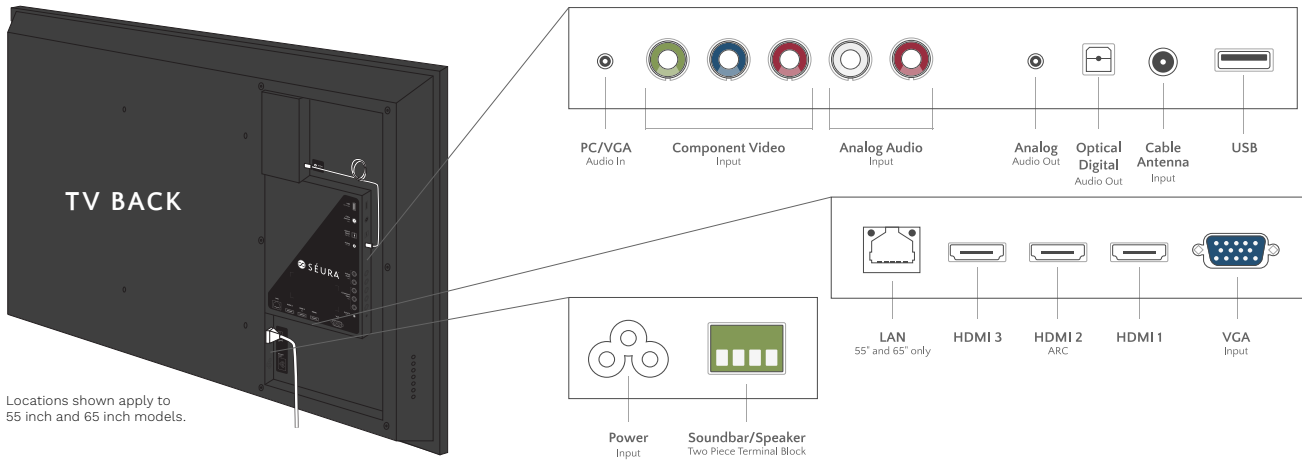

CONNECTIONS

Locations shown apply to 55 inch and 65 inch models.

	55 INCH 4K UHD Model: SHD1-55	65 INCH 4K UHD Model: SHD1-65	75 INCH 4K UHD Model: SHD1-75	
GENERAL	OPERATING TEMPERATURE RANGE	-24°F to 104°F*	-24°F to 104°F*	-24°F to 104°F*
	IDEAL OPERATING TEMPERATURE	32°F to 104°F	32°F to 104°F	32°F to 104°F
	NON-OPERATING TEMPERATURE	-24°F to 140°F	-24°F to 140°F	-24°F to 140°F
	OPERATING HUMIDITY RANGE	20–80% RH, non-condensing	20–80% RH, non-condensing	5–90% RH, non-condensing
	WATERPROOF RATING	IP54 Rating†	IP54 Rating†	IP54 Rating†
VIDEO	DISPLAY RESOLUTION	3840 x 2160	3840 x 2160	3840 x 2160
	DISPLAY BRIGHTNESS	450 cd/m2 Typical	450 cd/m2 Typical	450 cd/m2 Typical
	ASPECT RATIO	16:9	16:9	16:9
	CONTRAST RATIO	Typical 4000:1	Typical 4000:1	Typical 4800:1
	REFRESH RATE	60Hz	60Hz	60Hz
	LOCAL DIMMING	Yes	Yes	N/A
	TUNER	Yes	Yes	Yes
	HDMI	3	3	3
	COMPONENT YPbPr	1	1	1
	USB	1	1	1
	HDR COMPATIBLE	HDR10	HDR10	HDR10
	RESPONSE TIME	8 ms	8 ms	8 ms
	VIEWING ANGLE	178° Horizontal/Vertical	178° Horizontal/Vertical	178° Horizontal/Vertical
POWER CONSUMPTION, DISPLAY	125W	205W	255W	
AUDIO	INCLUDED SPEAKERS	50W 2-Channel Soundbar	50W 2-Channel Soundbar	50W 2-Channel Soundbar
	AUDIO: COMPONENT AUDIO INPUT	RCA x2	RCA x2	RCA x2
	AUDIO: PC AUDIO INPUT	Stereo 3.5mm	Stereo 3.5mm	Stereo 3.5mm
	AUDIO: OPTICAL DIGITAL OUT	1	1	1
	AUDIO: ANALOG LINE OUT	Stereo 3.5mm (pre-wired to Analog Line in for Soundbar)		Stereo 3.5mm
	AUDIO: ANALOG LINE IN	Stereo 3.5mm (pre-wired to Analog Line Out for Soundbar)		N/A
	AUDIO: SPEAKER LEVEL OUT	Two Piece Phoenix Type Terminal Block (to Soundbar)		
INSTALLATION	TV DIMENSIONS	48.9" w x 28.4" h x 3.4" d	57.75" w x 33.5" h x 3.4" d	66.75" w x 38.5" h x 4.4" d
	TV WITH SOUNDBAR DIMENSIONS	48.9" w x 33.1" h x 3.4" d	57.75" w x 38.2" h x 3.4" d	66.75" w x 43.3" h x 4.4" d
	TV WEIGHT	44 lbs.	61 lbs.	80 lbs.
	TV WITH SOUNDBAR WEIGHT	70 lbs.	74 lbs.	96 lbs.
	CONNECTION COMPARTMENT DIMENSIONS	5.5" w x 7.5" h x 1.3" d	5.5" w x 7.5" h x 1.3" d	5" w x 7" h x 1.3" d
	VESA PATTERN	400 x 400mm	400 x 400mm	400 x 400mm
OTHER	INTEGRATION	IP Control	IP Control	IR In
	CERTIFICATIONS AND COMPLIANCE	FCC		
	WARRANTY	Séura warrants Outdoor Displays with respect to Séura's labor, structure, assembly, display including remote, and power supply for two (2) years.		
	REMOTE	Séura Water Resistant IR Remote Control		