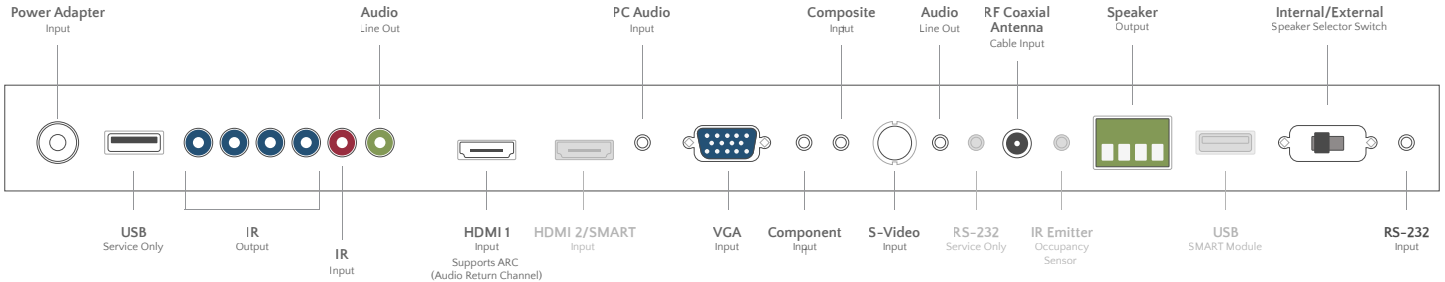

# DISPLAY CONNECTIONS

**27 INCH DISPLAY**  
Model: 27-V2-SMT, Version: 5A

**27 INCH DISPLAY**  
Model: 27-V2-SMT, Version: 5A

<b>CUSTOMIZATIONS</b>	CUSTOM DESIGN OPTIONS	Custom frame, display placement, matching mirrors
	MAXIMUM MIRROR SIZE	Up to 94" w x 70" h or 70" w x 94" h
	MINIMUM MIRROR SIZE	28" w x 32" h (Recessed) 29" w x 36" h (Surface)
	STANDARD MIRROR SIZES	30" w x 42" h 42" w x 42" h 60" w x 42" h
<b>VIDEO</b>	VIEWABLE SCREEN SIZE	23 3/8" w x 13 1/16" h
	DISPLAY RESOLUTION	1920 x 1080
	ASPECT RATIO	16:9
	CONTRAST RATIO	Typical 1200:1
	TUNER	ATSC, NTSC, QAM
	RESPONSE TIME	3.5 ms
	VIEWING ANGLE	170° Horizontal, 160° Vertical
<b>INTEGRATION</b>	HDMI	1
	COMPONENT YBPBR	1†
	COMPOSITE (AV)	1†
	VGA	1
	S-VIDEO	1
	RF COAXIAL ANTENNA	1
	USB	1
	IR INPUT	1
	IR OUTPUT	4
<b>AUDIO</b>	PC AUDIO IN	1
	FIXED LINE OUT	2
	PHOENIX TYPE SPEAKER OUTPUT	2 x 5W @8Ω/ channel
	INTERNAL SPEAKERS	2 x 10W
<b>SMART MODULE</b>	STORAGE	128GB Internal Storage MicroSD (TF) Card Slot
	RAM	4GB
	HARDWARE PLATFORM	Android
	OPERATING SYSTEM/VERSION	Android 7.1 "Nougat"
	CPU	2.0GHz Six-Core ARM 64-bit processor
	POWER SOURCE	2A @ 110V power consumption
	ETHERNET	1000 Mbps Ethernet
	WI-FI/WIRELESS TYPE	2.4GHz/5GHz 802.11a/b/g/n/ac
	BLUETOOTH	Bluetooth 4.1 (Support BLE)
	PRE-LOADED WIDGETS	Mail, Calendar, Weather, Time

<b>MOTION SENSOR</b>	TYPE	X-Band Frequency Occupancy Sensor
	RANGE	12 Feet
	DEFAULT SLEEP TIME	5 Minutes
<b>INSTALLATION</b>	MOUNT OPTIONS	Integrated Surface Mount or Integrated Recessed Mount
	SURFACE MOUNT OFF-WALL DISTANCE	1.5"
	RECESSED MOUNT IN-WALL DEPTH	.75"
	RECESSED MOUNT WALL OPENING SIZE	28" w x 32" h
	RECESSED MOUNT VENT GAP	.25"
<b>OTHER</b>	CERTIFICATIONS AND COMPLIANCE	FCC
	WARRANTY	Séura warrants SMART Mirrors with respect to Séura's labor, glass, structure, and assembly for three (3) years; display including remote, power supply and SMART Technology for one (1) year.
	REMOTE	Séura IR Remote Control