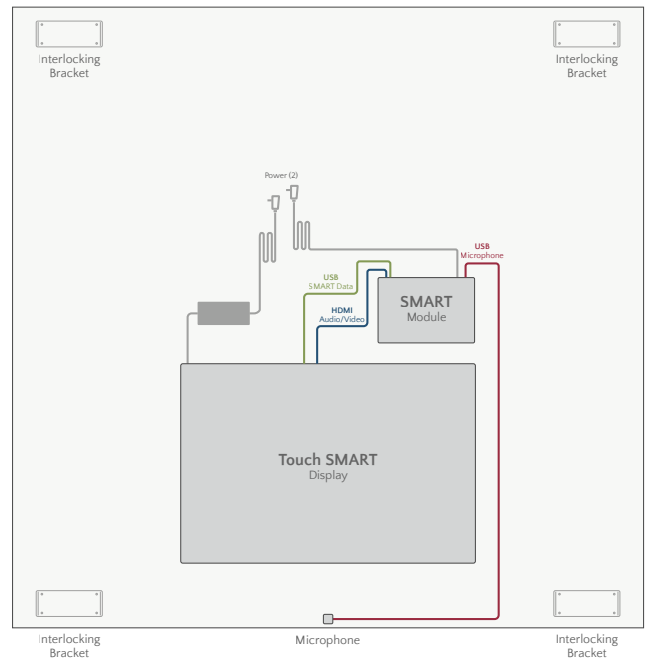

MIRROR BACK SCHEMATIC

On-mirror configuration shown. Exact location varies by mirror size.

† Mini jack connection on TV, product includes adapter cables
Additional cost for customizations.