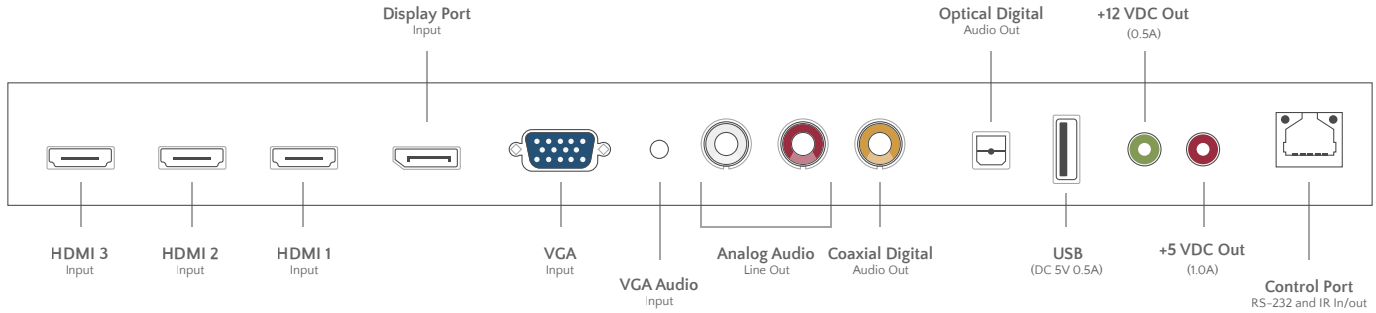

## 65 AND 84 INCH CONNECTIONS

**42 INCH TV**  
Model: 42-S, Version: 3

**55 INCH TV**  
Model: 55-S, Version: 3

**65 INCH TV**  
Model: 65-S, Version: 4

**84 INCH TV**  
Model: 84-S, Version: 4

	42 INCH TV Model: 42-S, Version: 3	55 INCH TV Model: 55-S, Version: 3	65 INCH TV Model: 65-S, Version: 4	84 INCH TV Model: 84-S, Version: 4	
<b>GENERAL</b>	PROTECTIVE GLASS Anti-reflective and anti-glare safety glass				
	OPERATING TEMPERATURE RANGE -24°F to 122°F*				
	OPERATING HUMIDITY RANGE 20–80% RH, non-condensing				
	WATERPROOF RATING IP Rated†				
	ISOTROPIC PREVENTION High TNi panels prevent screen blackout				
	UV PROTECTION Anti-reflective and anti-glare safety glass reflects UV rays				
<b>VIDEO</b>	VIEWABLE SCREEN SIZE	36.6" w x 20.6" h	47.6" w x 26.8" h	55.5" w x 31.5" h	73.25" w x 41.2" h
	DISPLAY RESOLUTION	1920 x 1080	1920 x 1080	3840 x 2160	3840 x 2160
	DISPLAY BRIGHTNESS	700 cd/m2	700 cd/m2	450 cd/m2	450 cd/m2
	ASPECT RATIO	16:9	16:9	16:9	16:9
	CONTRAST RATIO	Typical 4000:1	Typical 4000:1	Typical 5000:1	Typical 5000:1
	TUNER	ATSC	ATSC	N/A	N/A
	RESPONSE TIME	8 ms	8 ms	8 ms	12 ms
	VIEWING ANGLE	178° Horizontal/Vertical	178° Horizontal/Vertical	178° Horizontal/Vertical	178° Horizontal/Vertical
	POWER CONSUMPTION	0.4W Standby, 99.6W Max	0.4W Standby, 133W Max	0.4 W Standby, 183W Max	0.4 W Standby, 465 W Max
<b>INTEGRATION</b>	HDMI	3	3	3	3
	COMPONENT YPBPR	1	1	0	0
	COMPOSITE (AV)	2	2	0	0
	VGA	1	1	1	1
	COAX	1	1	0	0
	DISPLAY PORT	0	0	1	1
	USB	1	1	1	1
	IR IN/OUT RS-232	RJ-45	RJ-45	RJ-45	RJ-45
	+12 VDC OUT	1	1	1	1
	+5 VCD OUT	1	1	1	1
<b>AUDIO</b>	AUDIO: VGA/PC INPUT	1	1	1	1
	AUDIO: ANALOG AUDIO LINE OUT	2	2	1	1
	AUDIO: OPTICAL DIGITAL OUT	1	1	1	1
	AUDIO: COAXIAL DIGITAL OUT	1	1	1	1
	INTERNAL SPEAKERS	2 x 10W	2 x 10W	2 x 10W	2 x 10W
<b>INSTALLATION</b>	PRODUCT DIMENSIONS	39.7" w x 23.7" h x 2.7" d	50.8" w x 30.0" h x 2.7" d	59.3" w x 34.8" h x 2.7" d	77.5" w x 45.7" h x 2.7" d (3.5" d with handles)
	PRODUCT WEIGHT	54 lbs.	89 lbs.	114 lbs.	200 lbs.
	VESA PATTERN	400mm x 400mm	400mm x 400mm	400mm x 400mm	600mm x 400mm
	CERTIFICATIONS AND COMPLIANCE	FCC, MET	FCC, MET	FCC, MET	FCC, MET
<b>OTHER</b>	WARRANTY	Séura's labor for three (3) years; glass, structure, frame, and assembly for three (3) years; TV including remote and power supply for two (2) years.			
	REMOTE	Séura IR Remote Control			