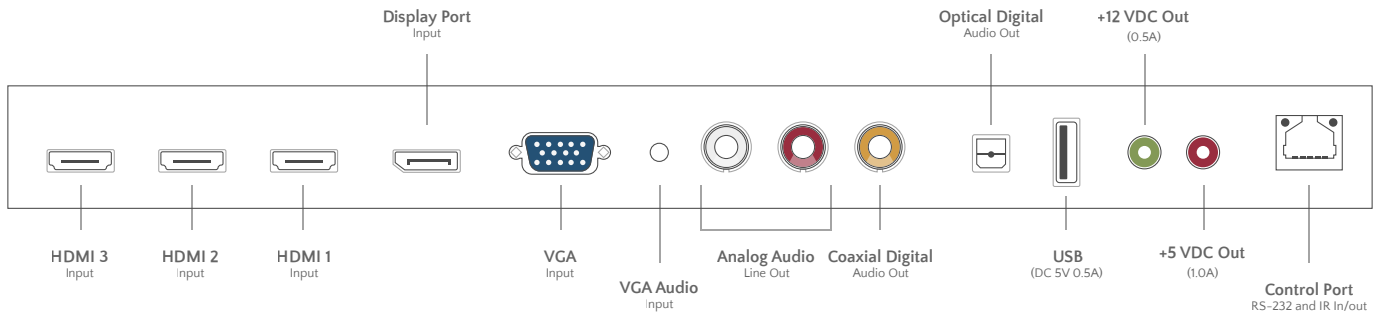

DESIGNED TO THRIVE IN EVERY SEASON

Séura's Activ™ Airflow System keeps television components at the optimal performance temperature in all thermal conditions.

65 AND 84 INCH CONNECTIONS

42 INCH TV Model: 42-UB, Version: 3 **49 INCH TV** Model: 49-UB, Version: 3 **55 INCH TV** Model: 55-UB, Version: 3 **65 INCH TV** Model: 65-UB, Version: 3 **84 INCH TV** Model: 84-UB, Version: 3

* Installation in sunlight reduces the maximum permitted air temperature.

† IP Rating is an international standard that specifies the degree of protection against dust and water ingress. Séura Outdoor TVs are IP rated and designed to protect against rain, snow, ice, dust, and other outdoor elements.