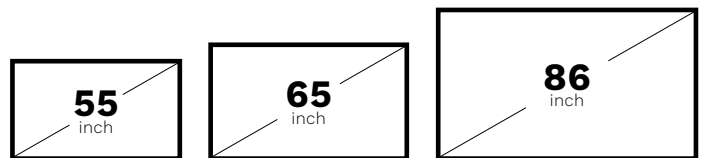

Extreme Temperature Protection™

Our proprietary active heating and cooling system provides the necessary temperature control you need to protect your TV's delicate electronic components in temperatures from -40°F to 140°F.

Weatherproof

IP54 rated and fully sealed to keep out rain, snow, ice and dust, Séura outdoor TVs are safe for year-round use.

Adaptive Picture Technology™

Séura's own proprietary Adaptive Picture Technology continuously adjusts multiple settings as lighting conditions change so you always see the optimal picture, whether the sun is out or behind the clouds.

Brightest In Class

With 1,000-nit brightness that is 30% brighter than competitive full sun TVs, you'll catch your favorites, even when viewing in direct sunlight.

Lifelike Shades and Hues

Equipped with High Dynamic Range, Séura outdoor TVs provide sharp contrast between bright and dark colors for the best outdoor picture.

Stunning Definition

4K UHD picture clarity — four times the resolution of regular HD — has amazingly sharp details that immerse you in the moment.

UV Protected

UV and isotropic blackout protection mean your picture will never go dark from exposure to sunlight.

2-Year Warranty

2-year warranty provides peace-of-mind for reliable and safe entertainment in any environment.