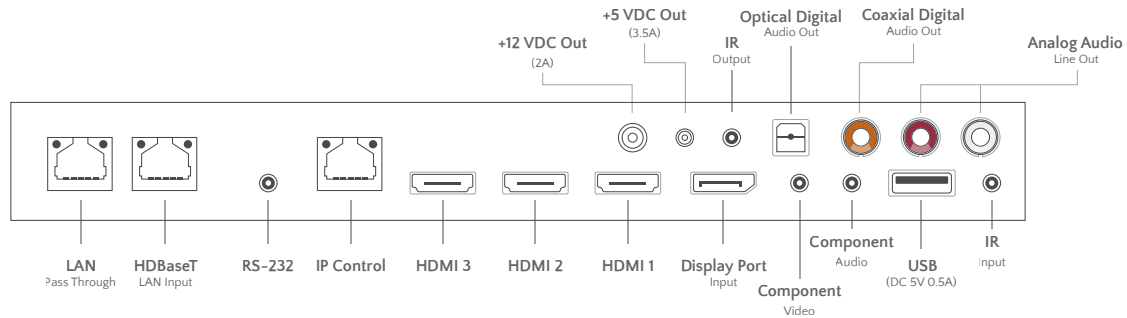

CONNECTIONS

55 INCH 4K UHD
Model: STM3-55-U

65 INCH 4K UHD
Model: STM3-65-U

86 INCH 4K UHD
Model: STM3-86-U

	55 INCH 4K UHD Model: STM3-55-U	65 INCH 4K UHD Model: STM3-65-U	86 INCH 4K UHD Model: STM3-86-U	
GENERAL	OPERATING TEMPERATURE RANGE	-40°F to 140°F*		
	IDEAL OPERATING TEMPERATURE	32°F to 122°F		
	NON-OPERATING TEMPERATURE	-40°F to 140°F		
	OPERATING HUMIDITY RANGE	10-90% RH, non-condensing		
	WATERPROOF RATING	IP54 Minimum Rating[†]		
	ISOTROPIC PREVENTION	High TNi panels help to prevent screen blackout		
VIDEO	DISPLAY RESOLUTION	3840 x 2160		
	FRAME RATE	60Hz		
	DISPLAY BRIGHTNESS	1000 cd/m2	800 cd/m2	
	ASPECT RATIO	16:9	16:9	16:9
	CONTRAST RATIO	Typical 1000:1	Typical 1100:1	Typical 1200:1
	TUNER	N/A	N/A	N/A
	RESPONSE TIME	8 ms	8 ms	8 ms
	VIEWING ANGLE	178° Horizontal/Vertical	178° Horizontal/Vertical	178° Horizontal/Vertical
	POWER CONSUMPTION, DISPLAY	Standby: 3.5W Heating: 200W Normal: 175W Max	Standby: 3.5W Heating: 200W Normal: 200W Max	Standby: 3.5W Heating: 345W Normal: 425W Max
	POWER CONSUMPTION, AC OUTLET	Max 200W		
	DC OUTPUT	Max 41.5W (12V 2A, 5V 3.5A)		
INTEGRATION	HDMI	3		
	HDBaseT™	1 Port with LAN Out		
	COMPONENT YPbPr	1		
	DISPLAY PORT	1		
	LAN PORT	1 (IP Control)		
	RS-232C	1		
	IR INPUT	1		
	IR OUTPUT	1		
	Service Port	1 (USB Type)		
	DC OUT	12V-Max 2A, 5V-Max 3.5A		
AC OUT	100-240V~, 50/60Hz, Max 200W Outlet			
AUDIO	AUDIO: COMPONENT AUDIO INPUT	1		
	AUDIO: ANALOG LINE OUT	1		
	AUDIO: OPTICAL DIGITAL OUT	1		
	AUDIO: COAXIAL DIGITAL OUT	1		
	INTERNAL SPEAKERS	N/A		
INSTALLATION	PRODUCT DIMENSIONS	50.0" w x 29.1" h	58.6" w x 34.0" h	77.0" w x 44.4" h
	PRODUCT DEPTH	3.7"	3.7"	3.7"
	PRODUCT WEIGHT	70.5 lbs.	96.1 lbs.	154.3 lbs.
	COMPARTMENT DIMENSIONS	11" w x 8" h x 1.5" d	11" w x 8" h x 1.5" d	11" w x 8" h x 1.5" d
	VESA PATTERN	400 x 400mm		600 x 400mm
OTHER	CERTIFICATIONS AND COMPLIANCE	FCC, MET		
	WARRANTY	Séura warrants Outdoor Displays with respect to Séura's labor, structure, assembly, display including remote, and power supply for two (2) years.		
	REMOTE	Séura Water Resistant IR Remote Control		

* The screen is most optimally viewed at ambient temperatures of 32°F to 122°F. Installation in sunlight reduces the maximum permitted air temperature.

† IP Rating is an international standard that specifies the degree of protection against dust and water ingress. Séura Outdoor TVs are IP rated and designed to protect against rain, snow, ice, dust, and other outdoor elements.

1230 Ontario Road Green Bay, Wisconsin 54311
1-800-957-3872 contacts@seura.com
www.seura.com

Publish date: May 5, 2021. Information is subject to change without notice.

© 2021 Séura