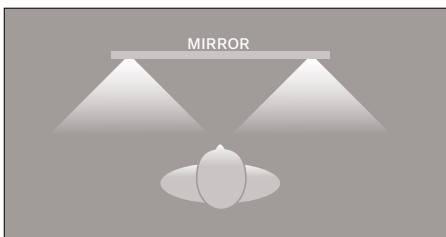

LIGHTING TYPE

Task Lighting
Ideal for Grooming

STANDARD MIRROR SIZES

24" w x 36" h   33" w x 36" h   45" w x 36" h

Mirror sizes may be customized up to 94" x 70"

OPTIONS

Option compatibility varies by size and technology.

- Custom Mirror Shapes and Cutouts
- Custom Etching Design
- Frame
- Additional Ambient Lighting
- Dimmable Lighting 0-10V
- Dimmable Lighting, Triac
- Night Light*
- Defogger
- Digital Clock (IR control)
- UL Electrical Plug
- Fingerprint Protection
- Security Latch*
- Safety Mirror Backing

* 24" width does not accommodate security latch or night light in standard sizes

STANDARD TELEVISIONS

19 inch TV, resolution: 1440 x 900
27 inch TV, resolution: 1920 x 1080

EXPERIENCE SÉURA

Every day, hotels are turning to Séura. But rather than boast that we're the best of our industry, we ensure that you're viewed as the best of yours.