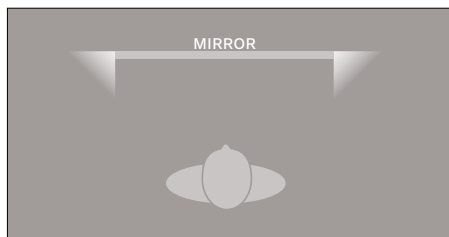

LIGHTING TYPE

Accent Lighting
Ideal as Complementary Lighting

STANDARD MIRROR SIZES

24" w x 36" h   33" w x 36" h   45" w x 36" h

Mirror sizes may be customized up to 94" x 70"

OPTIONS

Option compatibility varies by size and technology.

- Custom Mirror Shapes and Cutouts
- Custom Etching Design
- Frame
- Additional Ambient Lighting
- Dimmable Lighting 0-10V
- Dimmable Lighting, Triac
- Night Light*
- Defogger
- Digital Clock (IR control)
- UL Electrical Plug
- Fingerprint Protection
- Security Latch*
- Safety Mirror Backing

* 24" width does not accommodate security latch or night light in standard sizes

STANDARD TELEVISIONS

19 inch TV, resolution: 1440 x 900
27 inch TV, resolution: 1920 x 1080

EXPERIENCE SÉURA

Every day, hotels are turning to Séura. But rather than boast that we're the best of our industry, we ensure that you're viewed as the best of yours.