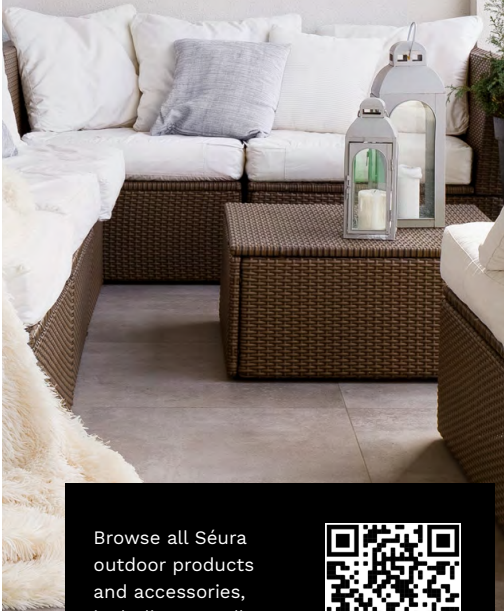

SÉURA®

VISIT SEURA.COM

- ORDER ONLINE VIA YOUR DEALER ACCOUNT
- REQUEST A QUOTE
- CONTACT YOUR SÉURA REP

Browse all Séura outdoor products and accessories, including soundbars, mounts, and TV covers at seura.com.

Open and Scan