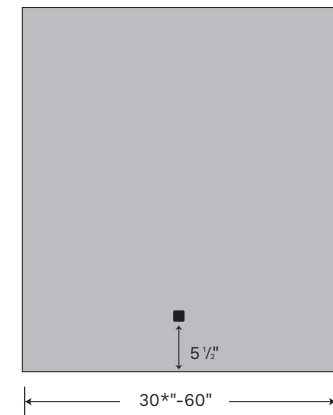

Rounded Rectangle Forte
and Forte

Rounded Rectangle Allegro
and Allegro

Rounded Rectangle Veda
and Veda

Rounded Rectangle Lumin
and Lumin

Rounded Rectangle Halo
and Halo

*Minimum button height for 30-inch wide mirrors with two or more buttons matches 24-inch wide mirrors.