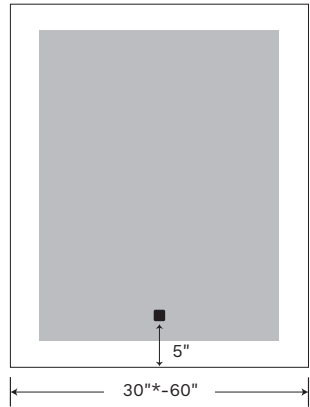

Rounded Rectangle Forte
and Forte

Rounded Rectangle Allegro
and Allegro

Rounded Rectangle Veda
and Veda

Rounded Rectangle Lumin
and Lumin

Rounded Rectangle Halo
and Halo

*Minimum button height for 30-inch wide mirrors with two or more buttons matches 24-inch wide mirrors.