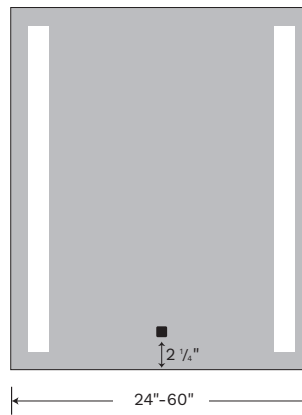

Rounded Rectangle Forte
and Forte

Rounded Rectangle Allegro
and Allegro

Rounded Rectangle Veda
and Veda

Rounded Rectangle Lumin
and Lumin

Rounded Rectangle Halo
and Halo

*Minimum button height for 30-inch wide mirrors with two or more buttons matches 24-inch wide mirrors.