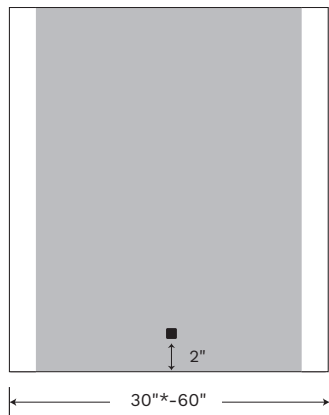

Rounded Rectangle Forte
and Forte

Rounded Rectangle Allegro
and Allegro

Rounded Rectangle Veda
and Veda

Rounded Rectangle Lumin
and Lumin

Rounded Rectangle Halo
and Halo

*Minimum button height for 30-inch wide mirrors with two or more buttons matches 24-inch wide mirrors.