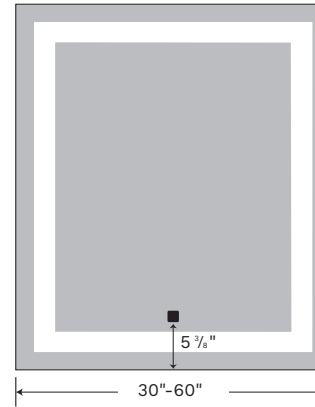

Rounded Rectangle Forte
and Forte

Rounded Rectangle Allegro
and Allegro

Rounded Rectangle Veda
and Veda

Rounded Rectangle Lumin
and Lumin

Rounded Rectangle Halo
and Halo

*Minimum button height for 30-inch wide mirrors with two or more buttons matches 24-inch wide mirrors.