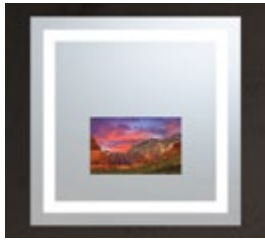

Maximum mirror size for non-rectangular mirror shapes is 70" x 94" in either orientation.

[Minimum mirror dimensions to add lighting by TV size](#)

Standard Size w/ Custom TV Placement	Mirror Width	Mirror Height	MSRP
	ALL STANDARDS		\$199.00