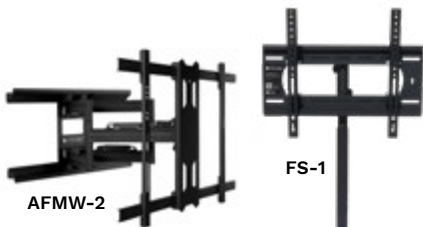

Outdoor Soundbars

Model	Description	MSRP
SSB-1	80W Outdoor Soundbar, 37.8" wide, for 50" - 55" TVs	\$949.00
SSB-2	80W Outdoor Soundbar, 57.0" wide, for 65" - 85" TVs	\$999.00

Outdoor TV Mounts

Model	Description	MSRP
SW-2	Slim Wall Mount	\$279.00
TW-5	Tilting Wall Mount	\$349.00
AFMW-2	Articulating Full-Motion Wall Mount, for up to 75" TVs	\$579.00
FS-1	Floor Stand	\$879.00
SC-1	Short Arm Ceiling Mount	\$729.00
LC-1	Long Arm Ceiling Mount	\$779.00