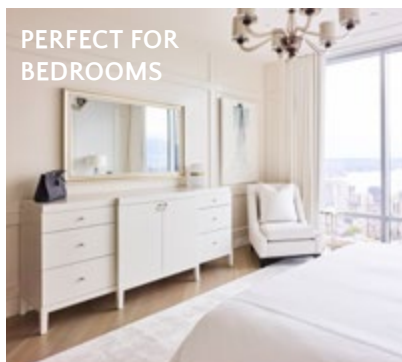

Lighted Vanity TV Mirror Add-Ons

Description	Model	MSRP
In-Mirror LED Lighting, Allegro Design	-AL-D	$3,150.00
In-Mirror LED Lighting, Forte Design	-FO-D	$3,150.00
In-Mirror LED Lighting, Halo Design	-HA-D	$3,150.00
In-Mirror LED Lighting, Lumin Design	-LU-D	$3,150.00
In-Mirror LED Lighting, Veda Design	-VE-D	$3,150.00

[Minimum mirror dimensions to add lighting by TV size](#)

TV Mirrors

Pricing listed is for frameless models.

In-Wall Model	On-Wall Model	Mirror Size	TV Size	MSRP
SR-55ENT4	SS-55ENT4	54.5" w x 33.31" h	55" 4K UHD TV	$8,999.00
SR-65ENT4	SS-65ENT4	62.75" w x 38" h	65" 4K UHD TV	$14,299.00

[Minimum mirror dimensions to add lighting by TV size](#)

CUSTOM SIZES	TV Size	Mirror Width	Mirror Height	MSRP
	55" 4K UHD TV	up to 60"	up to 60"	$9,999.00
		up to 94" x 70" (either orientation)		$11,199.00
	65" 4K UHD TV	up to 94" x 70" (either orientation)		$16,899.00
	75" 4K UHD TV	up to 94" x 70" (either orientation)		$19,999.00

The minimum mirror size for each TV size is the standard mirror size.
Maximum mirror size for non-rectangular mirror shapes is 70" x 94" in either orientation.