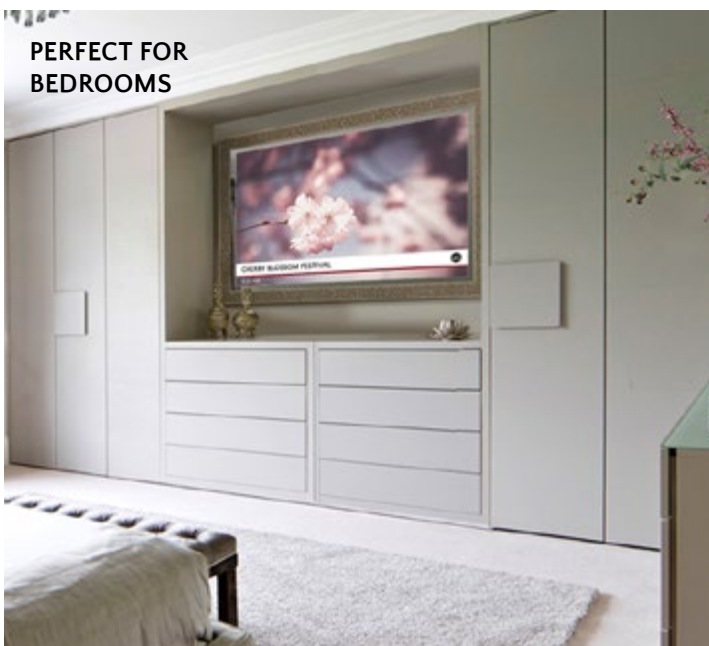

NEW Smart TV Mirrors

(43", 55" & 65" coming in July)

Pricing listed is for frameless models.

In-Wall Model	On-Wall Model	Mirror Size	TV Size	MSRP
TVM-43A-4350x2725-RE-T2-NR-SB-PK2	TVM-43A-4350x2725-RE-T2-NS-SB-PK2	43.5" w x 27.25" h	43" 4K UHD TV	$5,999.00
TVM-55A-5450x3325-RE-T2-NR-SB-PK2	TVM-55A-5450x3331-RE-T2-NS-SB-PK2	54.5" w x 33.31" h	55" 4K UHD TV	$8,999.00
TVM-65A-6275x3800-RE-T2-NR-SB-PK2	TVM-65A-6275x3800-RE-T2-NS-SB-PK2	62.75" w x 38" h	65" 4K UHD TV	$10,999.00
TVM-75A-6275x3800-RE-T2-NR-SB-PK2	TVM-75A-7510x4300-RE-T2-NS-SB-PK2	71.50" w x 43" h	75" 4K UHD TV	$12,999.00

[Minimum mirror dimensions to add lighting by TV size](#)

CUSTOM SIZES	TV Size	Mirror Width	Mirror Height	MSRP
	43" 4K UHD TV	Up to 60"	Up to 60"	$6,999.00
		Up to 94" x 68" (either orientation)		$7,499.00
	55" 4K UHD TV	up to 60"	up to 60"	$10,199.00
		up to 94" x 70" (either orientation)		$10,999.00
	65" 4K UHD TV	up to 94" x 70" (either orientation)		$12,999.00
	75" 4K UHD TV	up to 94" x 70" (either orientation)		$14,999.00

The minimum mirror size for each TV size is the standard mirror size.
Maximum mirror size for non-rectangular mirror shapes is 70" x 94" in either orientation.