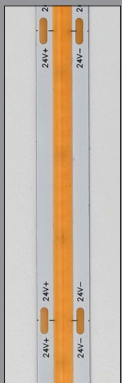

Now: Radiant COB LED Technology™ with Marine-Grade Mirror Housing™

Off