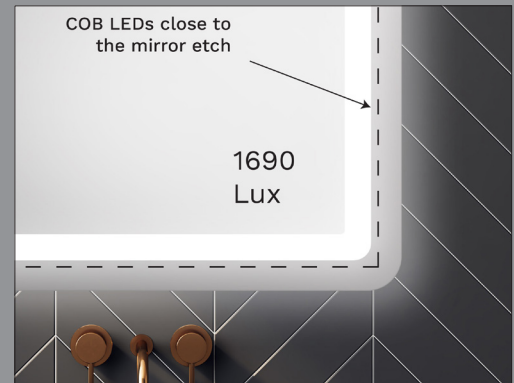

Séura’s marine-grade mirror housing positions COB LEDs closer to the mirror etch and mirror edge for a brighter lighted mirror. Unlike traditional SMD LEDs, Séura’s COB LEDs provide uniform light that doesn’t cause bright hot spots, so they can be placed closer to the mirror.

Beauty Lighting

Séura combines a 90+ CRI rating with a 96 R9 value (red color) to bring your vibrant skin tones to life, providing the ideal light for applying makeup

Uniform and Exact

High-end lighting emits smoothly and evenly, eliminating the need for add-on diffusers.

Greener Energy

Save money with sustainable COB LEDs that shine brightly for over a decade and consume 40% less power than previous Séura LEDs.

Now: Radiant COB LED Technology™ with Marine-Grade Mirror Housing™