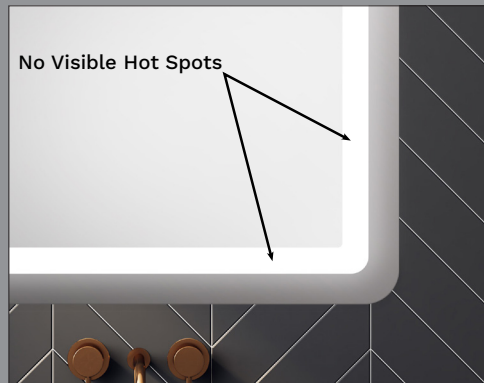

Séura’s marine-grade mirror housing positions COB LEDs closer to the mirror etch and mirror edge for a brighter lighted mirror. Unlike traditional SMD LEDs, Séura’s COB LEDs provide uniform light that doesn’t cause bright hot spots, so they can be placed closer to the mirror.

Beauty Lighting

Séura combines a 90+ CRI rating with a 96 R9 value (red color) to bring your vibrant skin tones to life, providing the ideal light for applying makeup

Uniform and Exact

High-end lighting emits smoothly and evenly, eliminating the need for add-on diffusers.

Greener Energy

Save money with sustainable COB LEDs that shine brightly for over a decade and consume 40% less power than previous Séura LEDs.

Now: Radiant COB LED Technology™ with Marine-Grade Mirror Housing™