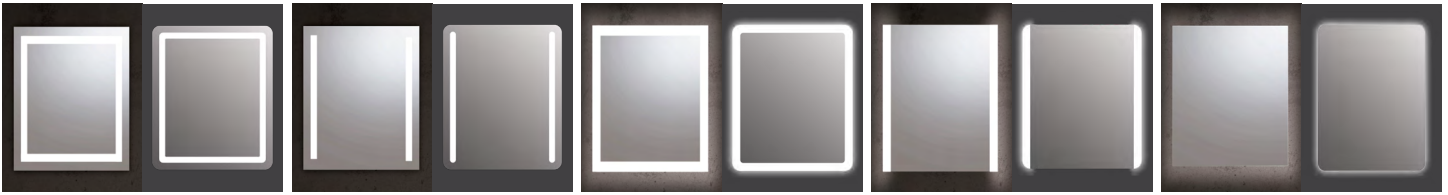

LIGHTING DESIGNS

Allegro
Task Lighting

Lumin
Task Lighting

Forte
Task + Ambient Lighting

Veda
Task + Ambient Lighting

Halo
Ambient Lighting

GENERAL	MIRROR GLASS	1/40 silver mirror glass provides accurate, crystal-clear mirror reflection
	CORROSION FREE MIRROR	Copper-free mirror glass is not susceptible to black edge corrosion
	UV RESISTANCE	UV Protective coating applied to mirror glass
	GLASS ETCHING	Back-sided etching with smooth front surface that doesn't collect dust or grime and makes cleaning easy
LIGHTING	LIGHTING TECHNOLOGY	Séura Radiant COB LED Technology™
	MIRROR BRIGHTNESS	Up to 2x brighter foot candles vs. previous Séura lighted mirrors
	COLOR RENDERING INDEX (CRI)	90+ CRI, R9 Value of 96
	COLOR TEMPERATURE	3000K neutral light color
	POWER CONSUMPTION	4.6 watts/foot, 40% less power consumption vs. previous Séura LEDs
	EFFICIENCY	100 lumens/watt, 25% more efficient vs. previous Séura LEDs
	LAMP LIFE	50,000 hours at L70
	SUSTAINABILITY	Mercury-free, long-lasting, high-efficiency LED lighting saves energy and reduces environmental impact
	DIMMING	Compatible with 0-10V, TRIAC, Forward Phase, Reverse Phase, and ELV (Electronic Low Voltage)
CUSTOMIZATION	CUSTOM DESIGN OPTIONS	Mirror size, mirror shape, holes, frame, etching design, additional task + ambient lighting
	CUSTOM TECHNOLOGY OPTIONS	Touch control dimming, touch control color temperature, night light, touch control night light, defogger, touch control defogger, digital clock, touch control clock and dimming, UL electrical plug
	CUSTOM FUNCTIONALITY OPTIONS	Fingerprint protection, tamper-free security hardware, safety mirror backing
	MAXIMUM MIRROR SIZE	Up to 94" w x 70" h or 70" w x 94" h for custom lighted mirrors and up to 60" w x 60" h for mirrors with Marine-Grade Mirror Housing™
INSTALLATION	PRODUCT DEPTH	1.5"
	CONFIGURATION OPTIONS	Hard-wired or plug-in configurations available
	CHASSIS	Marine-Grade Mirror Housing
	HOUSING CONSTRUCTION	Slim design positions LEDs closer to mirror etch and white housing color allows brightest light output
	WALL MOUNT	Includes mounting and hardware for surface installation
	ELECTRICAL ENCLOSURE	Open back housing to easily locate and make electrical connections
OTHER	WARRANTY	Lighted Mirrors (excluding Imported Lighted Mirrors) with respect to Séura's labor, glass, structure, and assembly for seven (7) years; electrical and LED light strips for five (5) years; mirror technology with respect to Séura's labor and parts including clocks, night lights, defoggers, dimmers, and touch controls are covered for three (3) years.
	CERTIFICATIONS AND COMPLIANCE	ETL listed to conform to UL and CAN/CSA safety requirements; LEDs are UL Listed, CE certified, RoHS certified
	TITLE 24 COMPLIANCE	Compliant with Title 24 Building Energy Efficiency Standards (applies to select models)

Compliant with Title 24 Building Energy Efficiency Standards
Applies to select models