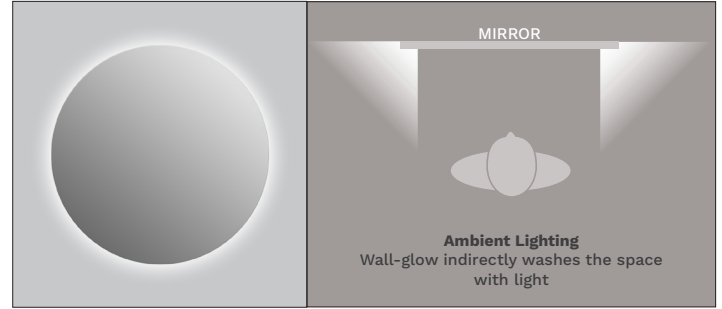

HALO DESIGN

GENERAL	MIRROR GLASS	1/4" silver mirror glass provides accurate, crystal-clear mirror reflection
	CORROSION FREE MIRROR	Copper-free mirror glass is not susceptible to black edge corrosion
	UV RESISTANCE	UV Protective coating applied to mirror glass
	GLASS ETCHING	Back-sided etching with smooth front surface that doesn't collect dust or grime and makes cleaning easy
LIGHTING	LIGHTING TECHNOLOGY	Séura Radiant COB LED Technology™
	COLOR RENDERING INDEX (CRI)	90+ CRI, R9 Value of 96
	COLOR TEMPERATURE	3000K neutral light color
	POWER CONSUMPTION	4.6 watts/foot, 40% less power consumption vs. previous Séura LEDs
	EFFICIENCY	100 lumens/watt, 25% more efficient vs. previous Séura LEDs
	LAMP LIFE	50,000 hours at L70
	SUSTAINABILITY	Mercury-free, long-lasting, high-efficiency LED lighting saves energy and reduces environmental impact
	DIMMING	Compatible with 0-10V, TRIAC, Forward Phase, Reverse Phase, and ELV (Electronic Low Voltage)
CUSTOMIZATION	CUSTOM DESIGN OPTIONS	Mirror size, mirror shape, holes, frame, etching design, additional task + ambient lighting
	CUSTOM TECHNOLOGY OPTIONS	Touch control dimming, touch control color temperature, night light, touch control night light, defogger, touch control defogger, digital clock, touch control clock and dimming, UL electrical plug
	CUSTOM FUNCTIONALITY OPTIONS	Fingerprint protection, tamper-free security latch, safety mirror backing
	MAXIMUM MIRROR SIZE	Round Mirrors available in sizes up to a 68-inch diameter; rectangle mirror shape available up to 94" w x 70" h or 70" w x 94" h
INSTALLATION	PRODUCT DEPTH	2.0"
	CONFIGURATION OPTIONS	Hard-wired or plug-in configurations available; simple two-part installation process
	CHASSIS	Powder coated steel construction is highly durable; reflective gloss white housing allows brightest light output
	WALL MOUNT	Includes mounting and hardware for surface installation
	ELECTRICAL ENCLOSURE	Open back housing to easily locate and make electrical connections
OTHER	WARRANTY	Lighted Mirrors (excluding Imported Lighted Mirrors) with respect to Séura's labor, glass, structure, and assembly for seven (7) years; electrical and LED light strips for five (5) years; mirror technology with respect to Séura's labor and parts including clocks, night lights, defoggers, dimmers, and touch controls are covered for three (3) years.
	CERTIFICATIONS AND COMPLIANCE	ETL listed to conform to UL and CAN/CSA safety requirements; LEDs are UL Listed, CE certified, RoHS certified
	TITLE 24 COMPLIANCE	Compliant with Title 24 Building Energy Efficiency Standards (applies to select models)

Compliant with Title 24 Building Energy Efficiency Standards
Applies to select models