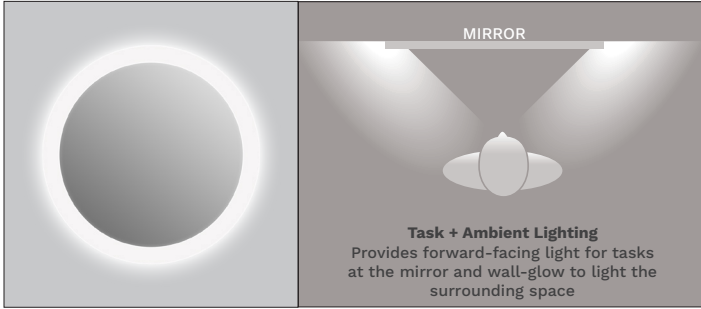

FORTE DESIGN