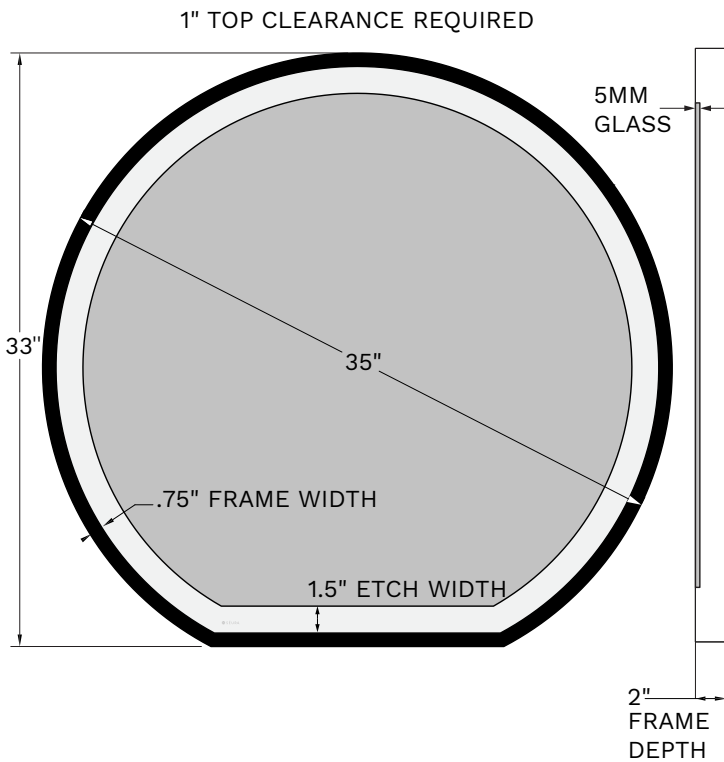

TASK & AMBIENT LIGHTING

Provides forward-facing light for tasks at the mirror and wall-glow to light the surrounding space.

PRODUCT SPECIFICATIONS

- Natural LED lighting, mirroring daylight
- 90+ CRI
- 3,000 Kelvin color temperature
- Lumens per foot: 609 lm/ft
- Maximum lumens per watt efficacy: 93 lm avg.
- Matte black powder-coated frame finish
- Frame Dimensions: .75" W x 1.75" D
- Mirror Etch: 1.5" frosted outer edge
- Fingertip protection
- Security latch
- Calculated L70 50,000-hour LED lifespan
- Lumen output: 7257-10160 lm*
- Est. power consumption: 78-109 watts*

- Production and quality Inspections = 8-12 weeks
- Transit time, including shipment booking, handling time, customs = 6-10 weeks

STANDARD SIZES

Item Number	Dimensions	Power requirements/ estimated consumption
ILM-ARES-35X33-CU-FR	35" x 33" x 2"	120/240 VAC/78W
ILM-ARES-42X39-CU-FR	42" x 39" x 2"	120/240 VAC/94W
ILM-ARES-49X46-CU-FR	49" x 46" x 2"	120/240 VAC/109W