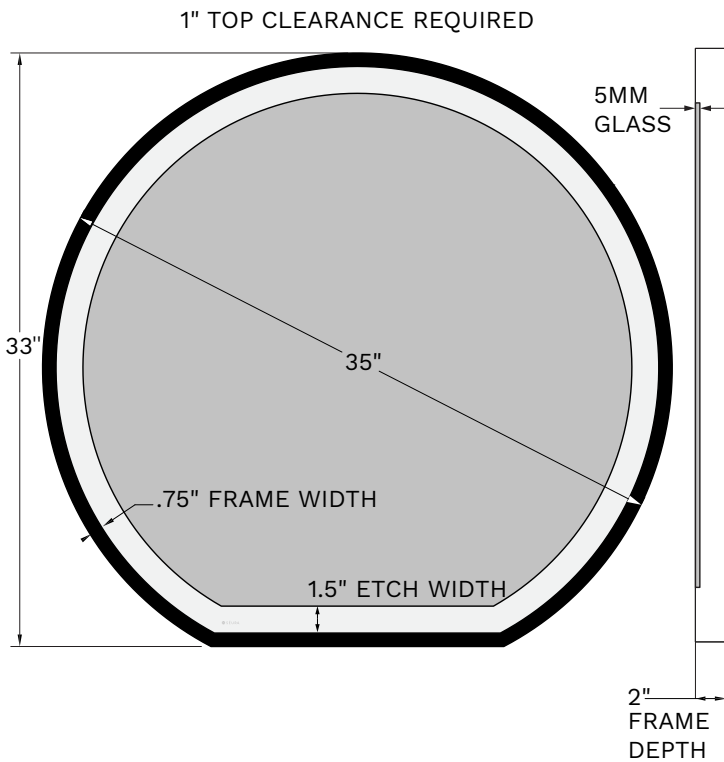

TASK & AMBIENT LIGHTING

Provides forward-facing light for tasks at the mirror and wall-glow to light the surrounding space.

PRODUCT SPECIFICATIONS

- Natural LED lighting, mirroring daylight
- 90+ CRI
- 3,000 Kelvin color temperature
- Lumens per foot: 609 lm/ft
- Maximum lumens per watt efficacy: 93 lm avg.
- Matte black powder-coated frame finish
- Frame Dimensions: .75" W x 1.75" D
- Mirror Etch: 1.5" frosted outer edge
- Fingertip protection
- Security latch
- Calculated L70 50,000-hour LED lifespan
- Lumen output: 7257-10160 lm*
- Est. power consumption: 78-109 watts*

- Production and quality Inspections = 8-12 weeks
- Transit time, including shipment booking, handling time, customs = 6-10 weeks
- Single-quantity sizes lead time = 3 business days†

STANDARD SIZES

Item Number	Dimensions	Power requirements/ estimated consumption
ILM-ARES-35X33-CU-FR†	35" x 33" x 2"	120/240 VAC/78W
ILM-ARES-42X39-CU-FR	42" x 39" x 2"	120/240 VAC/94W
ILM-ARES-49X46-CU-FR	49" x 46" x 2"	120/240 VAC/109W