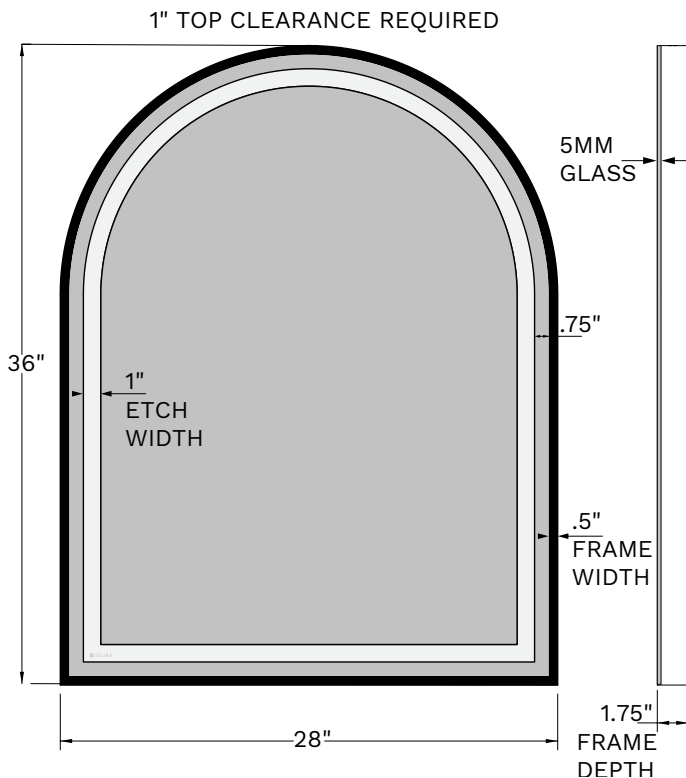

## PRODUCT SPECIFICATIONS

- Natural LED lighting, mirroring daylight
- 90+ CRI
- 3,000 Kelvin color temperature
- Lumens per foot: 518 lm/ft
- Maximum lumens per watt efficacy: 96 lm avg.
- Matte black powder-coated frame finish
- Frame Dimensions: .5" W x 1.75" D
- Mirror Etch: 1" Frosted inner ring
- Fingertip protection
- Security latch
- Calculated L70 50,000-hour LED lifespan
- Lumen output: 3457-4872 lm\*
- Est. power consumption: 36-50 watts\*  
\*Changes based on mirror size

\*Installation wiring may be different on mirrors equipped with additional options.

## STANDARD SIZES

| Item number          | Dimensions        | Power requirements/<br>estimated consumption |
|----------------------|-------------------|--|
| ILM-ARRA-24X36-AR-FR | 24" x 36" x 1.75" | 120/240 VAC/36W                              |
| ILM-ARRA-28X36-AR-FR | 28" x 36" x 1.75" | 120/240 VAC/39W                              |
| ILM-ARRA-42X36-AR-FR | 42" x 36" x 1.75" | 120/240 VAC/50W                              |