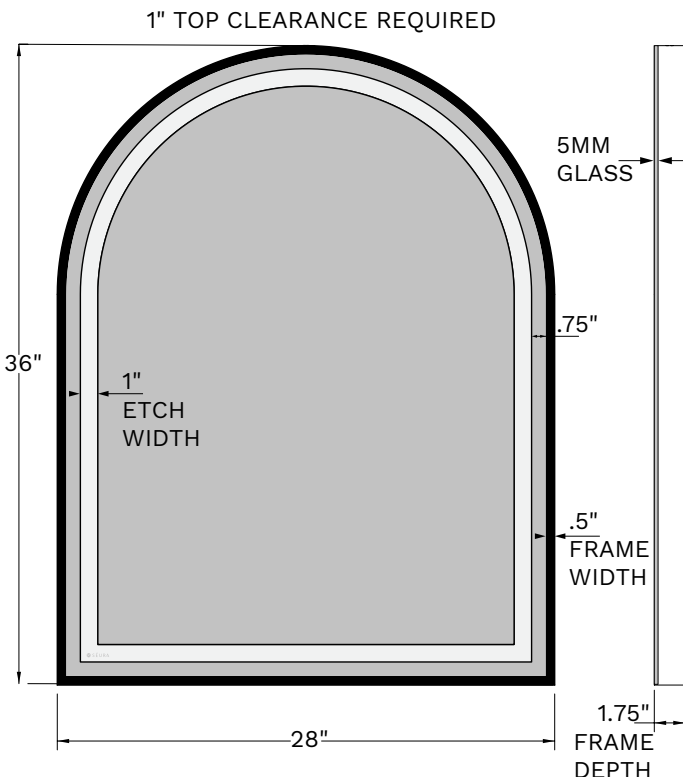

**TASK LIGHTING**

Delivers bright, direct light for tasks at the mirror.

**PRODUCT SPECIFICATIONS**

- Natural LED lighting, mirroring daylight
- 90+ CRI
- 3,000 Kelvin color temperature
- Lumens per foot: 518 lm/ft
- Maximum lumens per watt efficacy: 96 lm avg.
- Matte black powder-coated frame finish
- Frame Dimensions: .5" W x 1.75" D
- Mirror Etch: 1" Frosted inner ring
- Fingertip protection
- Security latch
- Calculated L70 50,000-hour LED lifespan
- Lumen output: 3457-4872 lm\*
- Est. power consumption: 36-50 watts\*  
\*Changes based on mirror size

\*Installation wiring may be different on mirrors equipped with additional options.

## STANDARD SIZES

Item number	Dimensions	Power requirements/ estimated consumption
ILM-ARRA-24X36-AR-FR	24" x 36" x 1.75"	120/240 VAC/36W
ILM-ARRA-28X36-AR-FR†	28" x 36" x 1.75"	120/240 VAC/39W
ILM-ARRA-42X36-AR-FR	42" x 36" x 1.75"	120/240 VAC/50W