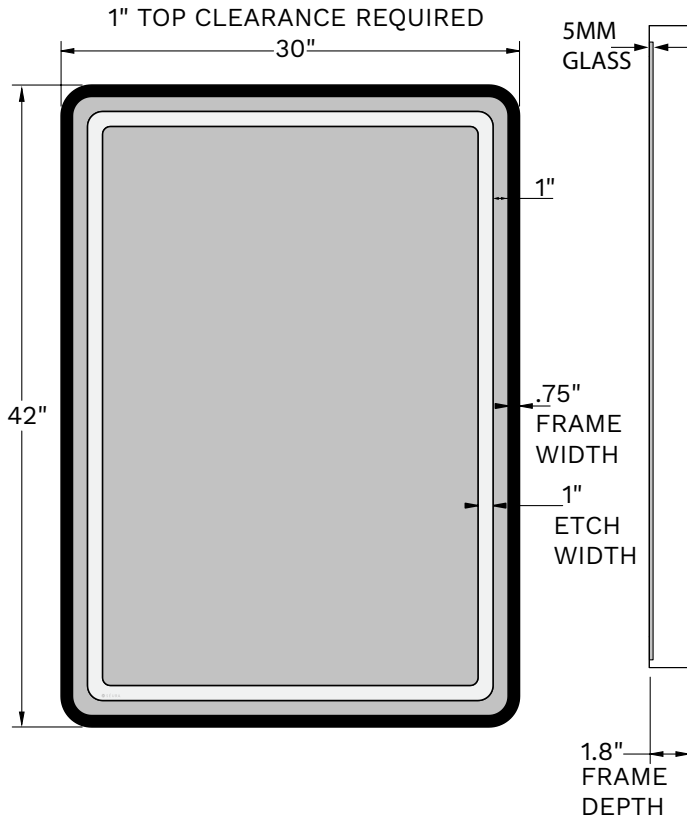

INSTALLATION SPECIFICATIONS*

- 120V or 240V hardwire electrical connection, junction box not required
- Wall mount and hardware included for mounting to wall studs or drywall
- Control by on/off wall switch
- 0-10V Dimming
- Fixture can only be mounted in the WxH orientation, not field-interchangeable

*Installation wiring may be different on mirrors equipped with additional options.

SAFETY & CERTIFICATIONS

- Meets UL/cUL standards
- Safety backing

LEAD TIMES

Lead time starts after approved shop drawings and frame finish swatch. Subject to change. Additional time required during holidays and factory closures.

- Production and quality inspections = 8-12 weeks
- Transit time, including shipment booking, handling time, customs = 6-10 weeks
- Single-quantity sizes lead time = 3 business days†

STANDARD SIZES

Item Number	Dimensions	Power requirements/ estimated consumption
ILM-ARRL-30X42-RR-FR†	30" x 42" x 1.8"	120/240 VAC/46W
ILM-ARRL-36X42-RR-FR	36" x 42" x 1.8"	120/240 VAC/50W
ILM-ARRL-48X36-RR-FR	48" x 36" x 1.8"	120/240 VAC/60W
ILM-ARRL-60X36-RR-FR	60" x 36" x 1.8"	120/240 VAC/65W

Base sizes depicted. Custom options available, contact commercialsupport@seura.com

THE SÉURA DIFFERENCE

Trusted by over 100
hospitality brands

Global technology
leader for 20+ years

Industry-leading
customer service

Dual domestic and
imported products
under a single brand

Woman-owned
business