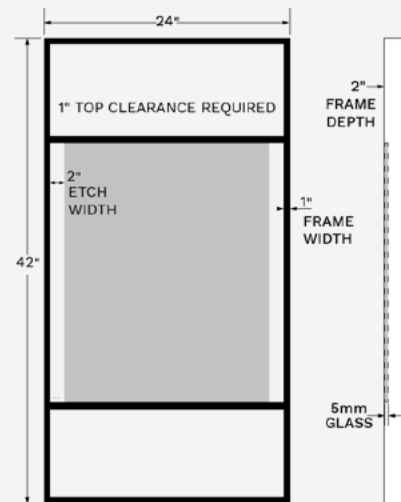

MORE INFO

Base sizes depicted. Custom options available.

HOPPER

Model	Dimensions
ILM-ARHP-24X36-RE-FR	24" x 36" x 3"
ILM-ARHP-36X36-RE-FR	36" x 36" x 3"
ILM-ARHP-48X36-RE-FR	48" x 36" x 3"
ILM-ARHP-60X36-RE-FR	60" x 36" x 3"

MORE INFO

Base sizes depicted. Custom options available.

MIRO

Model	Dimensions
ILM-ARMR-24X42-RD-FR	24" x 42" x 1.75"
ILM-ARMR-30X45-RD-FR	30" x 45" x 1.75"

Base sizes depicted. Custom options available.

RAPHAEL

Model	Dimensions
ILM-ARRA-24X36-AR-FR	24" x 36" x 1.75"
ILM-ARRA-28X36-AR-FR	28" x 36" x 1.75"
ILM-ARRA-42X36-AR-FR	42" x 36" x 1.75"

Base sizes depicted. Custom options available.

RILEY

Model	Dimensions
ILM-ARRL-30X42-RR-FR	30" x 42" x 1.8"
ILM-ARRL-36X42-RR-FR	36" x 42" x 1.8"
ILM-ARRL-48X36-RR-FR	48" x 36" x 1.8"
ILM-ARRL-60X36-RR-FR	60" x 36" x 1.8"

Base sizes depicted. Custom options available.

ROTHKO

Model	Dimensions
ILM-ARRK-24X42-RE-FR	24" x 42" x 2"
ILM-ARRK-36X42-RE-FR	36" x 42" x 2"
ILM-ARRK-48X42-RE-FR	48" x 42" x 2"

Base sizes depicted. Custom options available.