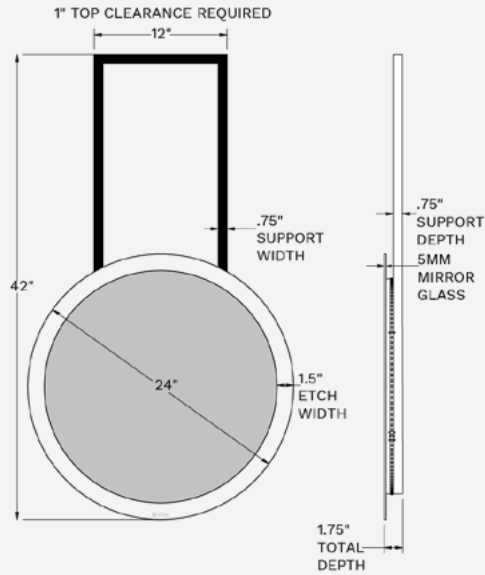

*Color matching available

Minimum order quantity applies to all orders

POPULAR FINISHES

ESCHER

Model	Dimensions
ILM-ARES-35X33-CU-FR	35" x 33" x 2"
ILM-ARES-42X40-CU-FR	42" x 39" x 2"
ILM-ARES-49X47-CU-FR	49" x 46" x 2"

MORE INFO

Base sizes depicted. Custom options available.

HOPPER

Model	Dimensions
ILM-ARHP-24X36-RE-FR	24" x 36" x 3"
ILM-ARHP-36X36-RE-FR	36" x 36" x 3"
ILM-ARHP-48X36-RE-FR	48" x 36" x 3"
ILM-ARHP-60X36-RE-FR	60" x 36" x 3"

MORE INFO

Base sizes depicted. Custom options available.

MIRO

Model	Dimensions
ILM-ARMR-24X42-RD-FR	24" x 42" x 1.75"
ILM-ARMR-30X45-RD-FR	30" x 45" x 1.75"

Base sizes depicted. Custom options available.

RAPHAEL

Model	Dimensions
ILM-ARRA-24X36-AR-FR	24" x 36" x 1.75"
ILM-ARRA-28X36-AR-FR	28" x 36" x 1.75"
ILM-ARRA-42X36-AR-FR	42" x 36" x 1.75"

Base sizes depicted. Custom options available.

RILEY

Model	Dimensions
ILM-ARRL-30X42-RR-FR	30" x 42" x 1.8"
ILM-ARRL-36X42-RR-FR	36" x 42" x 1.8"
ILM-ARRL-48X36-RR-FR	48" x 36" x 1.8"
ILM-ARRL-60X36-RR-FR	60" x 36" x 1.8"