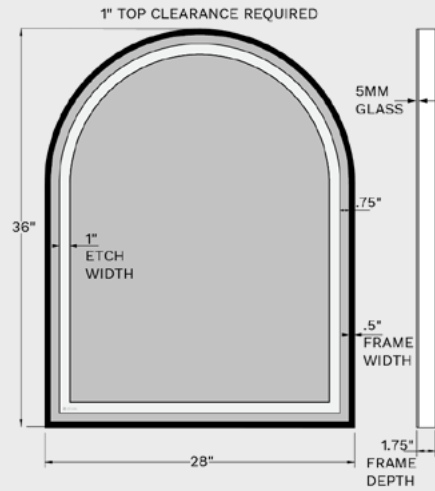

*Color matching available

Minimum order quantity applies to all orders

POPULAR FINISHES

ESCHER

Model	Dimensions
ILM-ARES-35X33-CU-FR	35" x 33" x 2"
ILM-ARES-42X40-CU-FR	42" x 39" x 2"
ILM-ARES-49X47-CU-FR	49" x 46" x 2"

MORE INFO

Base sizes depicted. Custom options available.

HOPPER

Model	Dimensions
ILM-ARHP-24X36-RE-FR	24" x 36" x 3"
ILM-ARHP-36X36-RE-FR	36" x 36" x 3"
ILM-ARHP-48X36-RE-FR	48" x 36" x 3"
ILM-ARHP-60X36-RE-FR	60" x 36" x 3"

MORE INFO

Base sizes depicted. Custom options available.

MIRO

Model	Dimensions
ILM-ARMR-24X42-RD-FR	24" x 42" x 1.75"
ILM-ARMR-30X45-RD-FR	30" x 45" x 1.75"

Base sizes depicted. Custom options available.

RAPHAEL

Model	Dimensions
ILM-ARRA-24X36-AR-FR	24" x 36" x 1.75"
ILM-ARRA-28X36-AR-FR	28" x 36" x 1.75"
ILM-ARRA-42X36-AR-FR	42" x 36" x 1.75"

Base sizes depicted. Custom options available.

RILEY

Model	Dimensions
ILM-ARRL-30X42-RR-FR	30" x 42" x 1.8"
ILM-ARRL-36X42-RR-FR	36" x 42" x 1.8"
ILM-ARRL-48X36-RR-FR	48" x 36" x 1.8"
ILM-ARRL-60X36-RR-FR	60" x 36" x 1.8"