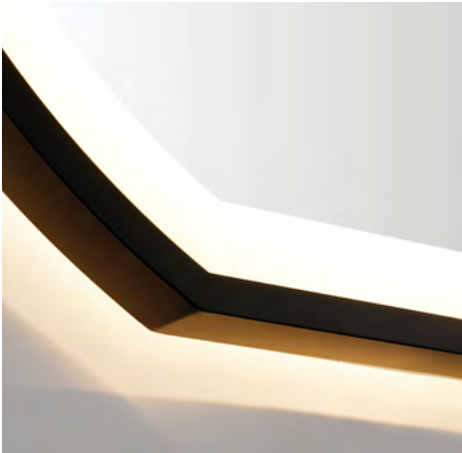

ESCHER

Introducing the Escher Lighted Mirror from the New Seura Artisan Collection - a bold fixture designed to introduce style and function to the bathroom. Its unique globe shape paired with both task and ambient lighting creates a stunning wall glow while providing excellent illumination for grooming. The matte black metal frame offers a sharp modern architectural accent.

MORE INFO