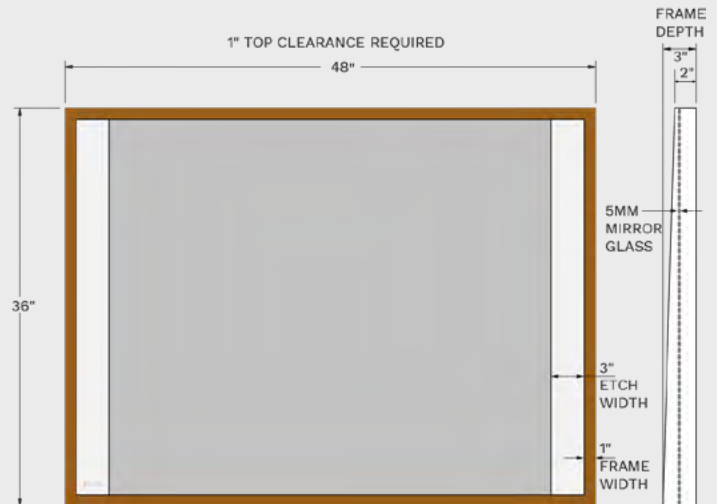

HOPPER

Model	Dimensions
ILM-ARHP-24X36-RE-FR	24" x 36" x 3"
ILM-ARHP-36X36-RE-FR	36" x 36" x 3"
ILM-ARHP-48X36-RE-FR	48" x 36" x 3"
ILM-ARHP-60X36-RE-FR	60" x 36" x 3"

MORE INFO

Base sizes depicted. Custom options available.