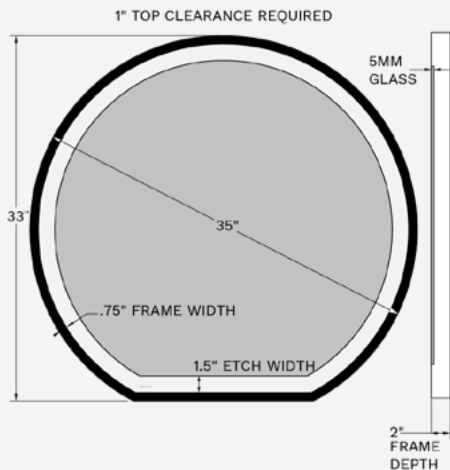

*Color matching available

Minimum order quantity applies to all orders

POPULAR FINISHES

ESCHER

Model	Dimensions
ILM-ARES-35X33-CU-FR	35" x 33" x 2"
ILM-ARES-42X40-CU-FR	42" x 39" x 2"
ILM-ARES-49X47-CU-FR	49" x 46" x 2"

MORE INFO

Base sizes depicted. Custom options available.

HOPPER

Model	Dimensions
ILM-ARHP-24X36-RE-FR	24" x 36" x 3"
ILM-ARHP-36X36-RE-FR	36" x 36" x 3"
ILM-ARHP-48X36-RE-FR	48" x 36" x 3"
ILM-ARHP-60X36-RE-FR	60" x 36" x 3"

MORE INFO

Base sizes depicted. Custom options available.

MIRO

Model	Dimensions
ILM-ARMR-24X42-RD-FR	24" x 42" x 1.75"
ILM-ARMR-30X45-RD-FR	30" x 45" x 1.75"

Base sizes depicted. Custom options available.

RAPHAEL

Model	Dimensions
ILM-ARRA-24X36-AR-FR	24" x 36" x 1.75"
ILM-ARRA-28X36-AR-FR	28" x 36" x 1.75"
ILM-ARRA-42X36-AR-FR	42" x 36" x 1.75"

Base sizes depicted. Custom options available.

RILEY

Model	Dimensions
ILM-ARRL-30X42-RR-FR	30" x 42" x 1.8"
ILM-ARRL-36X42-RR-FR	36" x 42" x 1.8"
ILM-ARRL-48X36-RR-FR	48" x 36" x 1.8"
ILM-ARRL-60X36-RR-FR	60" x 36" x 1.8"