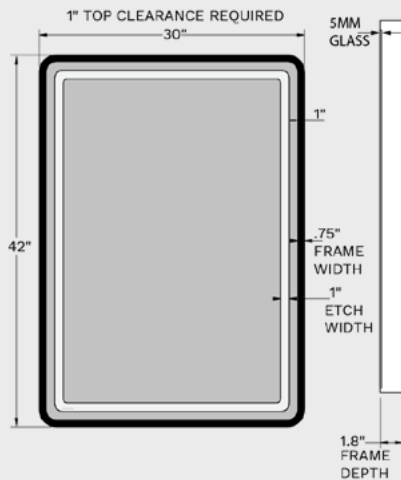

*Color matching available

Minimum order quantity applies to all orders

POPULAR FINISHES

ESCHER

Model	Dimensions
ILM-ARES-35X33-CU-FR	35" x 33" x 2"
ILM-ARES-42X40-CU-FR	42" x 39" x 2"
ILM-ARES-49X47-CU-FR	49" x 46" x 2"

MORE INFO

Base sizes depicted. Custom options available.

HOPPER

Model	Dimensions
ILM-ARHP-24X36-RE-FR	24" x 36" x 3"
ILM-ARHP-36X36-RE-FR	36" x 36" x 3"
ILM-ARHP-48X36-RE-FR	48" x 36" x 3"
ILM-ARHP-60X36-RE-FR	60" x 36" x 3"

MORE INFO

Base sizes depicted. Custom options available.

MIRO

Model	Dimensions
ILM-ARMR-24X42-RD-FR	24" x 42" x 1.75"
ILM-ARMR-30X45-RD-FR	30" x 45" x 1.75"

Base sizes depicted. Custom options available.

RAPHAEL

Model	Dimensions
ILM-ARRA-24X36-AR-FR	24" x 36" x 1.75"
ILM-ARRA-28X36-AR-FR	28" x 36" x 1.75"
ILM-ARRA-42X36-AR-FR	42" x 36" x 1.75"

Base sizes depicted. Custom options available.

RILEY

Model	Dimensions
ILM-ARRL-30X42-RR-FR	30" x 42" x 1.8"
ILM-ARRL-36X42-RR-FR	36" x 42" x 1.8"
ILM-ARRL-48X36-RR-FR	48" x 36" x 1.8"
ILM-ARRL-60X36-RR-FR	60" x 36" x 1.8"