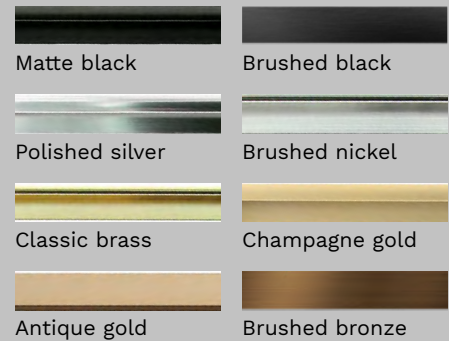

BUILT TO PERFORM

As with all Séura lighted mirrors, form and function are treated as equals from concept to engineering. Artisan Collection mirrors are aesthetic statement pieces featuring best-in-class reflectivity, brightness, diffusion, and color temperature. They are created to elevate the bathroom into an experience, celebrating the room itself and the person in the mirror.

AVAILABLE OPTIONS

Option compatibility varies by size and technology.

- Custom mirror shapes
- Custom etching design
- Frame finish* (steel, stainless steel, aluminum, wood, composite)
- Custom color temperature
- Dimmable lighting
- Touch control (i.e. touch control dimming, defogger, and/or color temperature)
- Night light
- Digital clock (IR control)
- UL electrical plug

*Color matching available

Minimum order quantity applies to all orders

POPULAR FINISHES