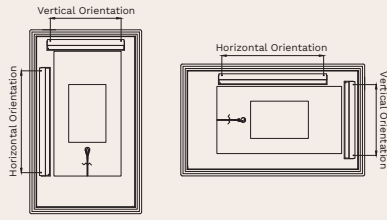

Touch Dimming

Adjust brightness from 10% to 100%, ensuring you see yourself in optimal lighting at any time of the day.

Touch Defogging

Integrated thermal defoggers quickly evaporate condensation, so your mirror remains clear and ready for use, even in humid conditions.

Sustainable

Energy-efficient long-lasting LED lights and recyclable packaging.

Installation Orientation

24" X 36" X 1.92"

Model: ILM-EAL-24X36-RE-HV-T04

30" X 36" X 1.92"

Model: ILM-EAL-30X36-RE-HV-T04

24" X 42" X 1.92"