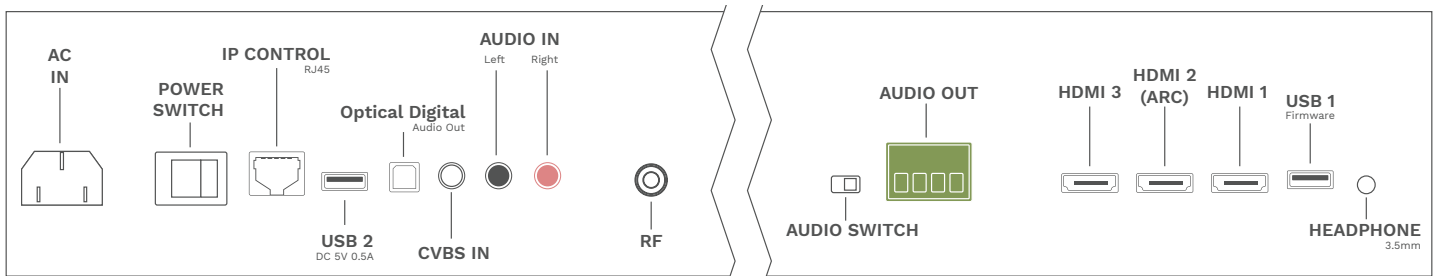

* The unpowered audio variable line out will cut audio from the speaker output.

TELEVISION INPUTS AND OUTPUTS

Layout varies depending on TV size

	43 INCH 4K UHD Model: SLW-43A-SEURA	55 INCH 4K UHD Model: SLW-55A-SEURA	65 INCH 4K UHD Model: SLW-65A-SEURA	75 INCH 4K UHD Model: SLW-75A-SEURA	
INSTALLATION	STANDARD MIRROR SIZE (NO FRAME)	43.5" w x 27.25" h	54.5" w x 33.31" h	62.75" w x 38" h	71.5" w x 43" h
	STANDARD TV MIRROR WEIGHT	66 lbs.	104 lbs.	113 lbs.	140 lbs.
	MEDIA COMPARTMENT DIMENSIONS	3.75" w x 4" h x 1.125" d	3.75" w x 4" h x 1.125" d	3.75" w x 4" h x 1.125" d	3.75" w x 4" h x 1.125" d
	VESA PATTERN	300 x 300mm	400 x 200mm	400 x 200mm	400 x 200mm
	OFF WALL DEPTH	2.8"	2.8"	2.8"	2.8"
	RECESSED MOUNT WALL OPENING SIZE	40.5" w x 25" h	51.19" w x 31.88" h	59.65" w x 35.87" h	68.42" w x 40.87" h
	RECESSED MOUNT VENT GAP	1/4"	1/4"	1/4"	1/4"
OTHER	SMART UI	Web Os			
	POWER CONSUMPTION, DISPLAY	138 watts / 1.26a @ 120v	210 watts / 1.91a @ 120v	280 watts / 2.55a @ 120v	360 watts / 3.28a @ 120v
	INTEGRATION	IP Control, and IR			
	AUXILIARY POWER PASS-THROUGH	100VAC-240VAC 5ft Removable 3-Prong Power Cord			
	CERTIFICATIONS AND COMPLIANCE	FCC, CEC, UL and cUL Listed			
	REMOTE	Séura Smart Remote Control (Not Waterproof) / Séura Waterproof IR Remote Control			
WARRANTY	TV Mirrors with respect to Séura's labor, glass, structure, and assembly for three (3) years; electrical and LED light strips for five (5) years; TV including remote and power supply for two (2) years; mirror technology with respect to Séura's labor and parts including clocks, night lights, defoggers, and dimmers are covered for three (3) years.				