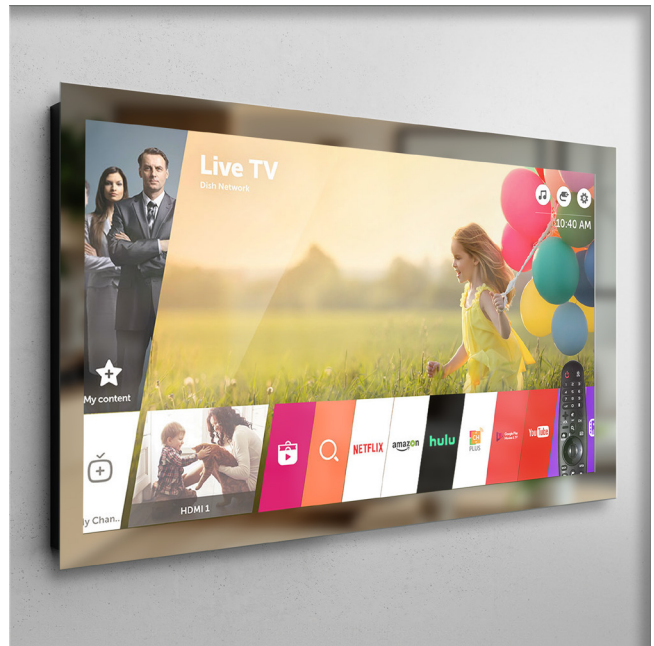

SÉURA TV MIRRORS

Smart TV Mirrors

VIDEO	DISPLAY RESOLUTION	4K UHD 3840 x 2160
	ASPECT RATIO	16:9
	CONTRAST RATIO	2000:1
	REFRESH RATE	60Hz
	VIEWING ANGLE	178° Horizontal/Vertical
	RESPONSE TIME	8 ms
	HDMI	HDMI 2.1 (x1 Arc), HDMI 2.0 (x2)
	COMPOSITE (AV)	1x AV Composite - CVBS
	USB	2x USB type A, version 2.0 @ 0.5A.
	DOLBY DIGITAL SUPPORT	No- Dolby Audio Downmixing
	HDR	HDR / HDR10 /HLG
TUNER	ATSC/NTSC 2.0	
AUDIO	OPTICAL DIGITAL OUT	Yes
	BLUETOOTH	Yes (Sound Pairing)
	LINE OUT	2 (1 powered, 1 unpowered*)
	SPEAKER OUTPUT	Internal Amplifier, 2x8W RMS
	INTERNAL SPEAKERS	2x Built In Speakers

* The unpowered audio variable line out will cut audio from the speaker output.