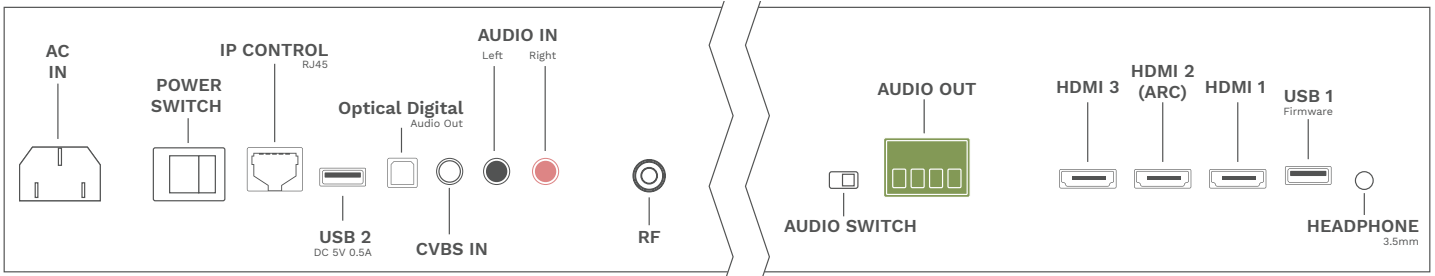

Seura Smart Remote Control

Seura's new remote control with air mouse technology allows you to use as both a cursor and remote control for ultimate customization.

Slim Surface Mount Design

Our slim 1.5" design mounts easily and flush to the wall surface.

Personalized to Enhance Your Space

Unique design options including mirror size, frame, technology upgrades, and more.

TELEVISION INPUTS AND OUTPUTS

Layouts vary depending on size

21 INCH TV
Model: SLW-21A-SEURA