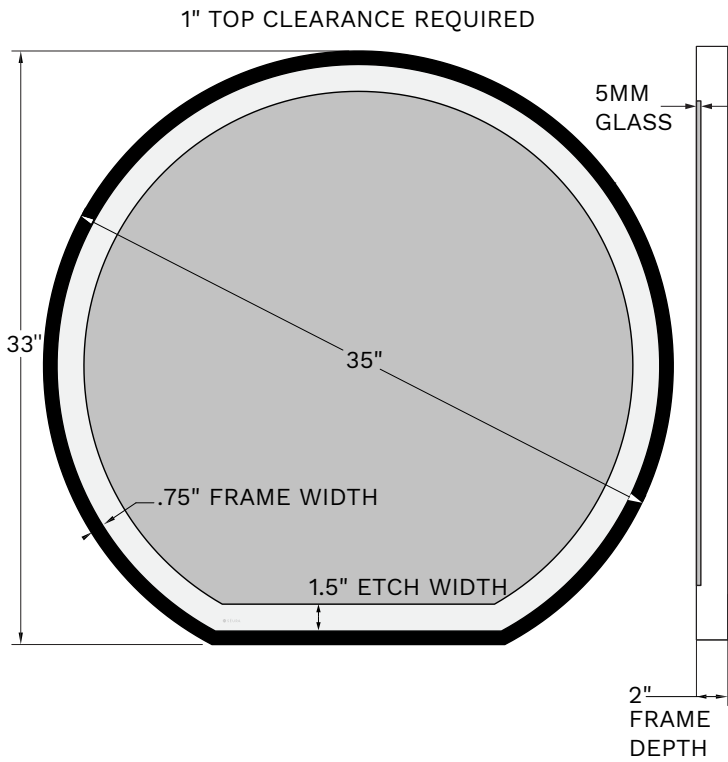

INSTALLATION SPECIFICATIONS

Installation wiring may be different on mirrors equipped with additional options.

- 120V or 240V hardwire electrical connection, junction box not required
- Wall mount and hardware included for mounting to wall studs or drywall
- Control by on/off wall switch
- 0-10V Dimming
- Fixture can only be mounted in the WxH orientation, not field-interchangeable

SAFETY & CERTIFICATIONS

- Meets UL/cUL standards
- Safety backing

LEAD TIMES

Lead time starts after approved shop drawings and frame finish swatch. Subject to change. Additional time required during holidays and factory closures.

- Production and quality Inspections = 8-12 weeks
- Transit time, including shipment booking, handling time, customs = 6-10 weeks
- Single-quantity sizes lead time = 3 business days