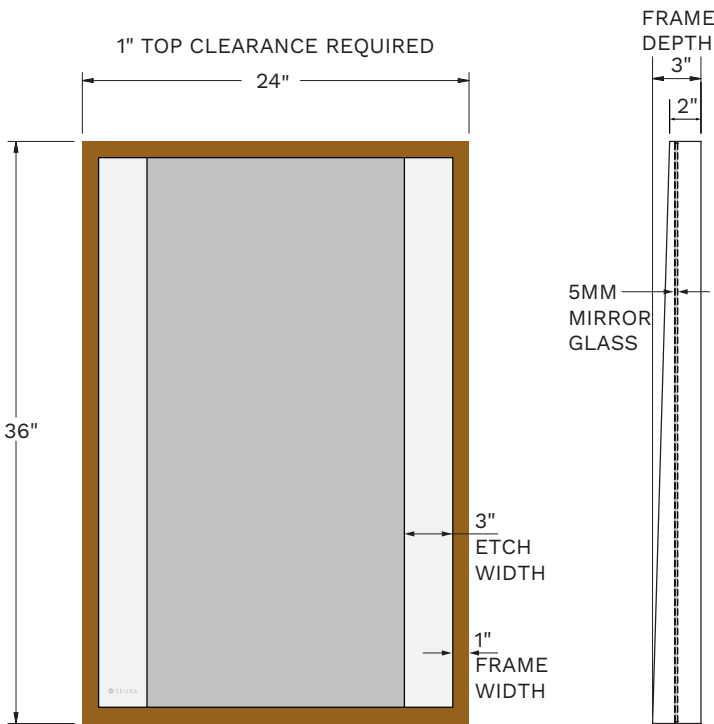

TASK LIGHTING

Delivers bright, direct light for tasks at the mirror.

PRODUCT SPECIFICATIONS

- Natural LED lighting, mirroring daylight
- 90+ CRI
- 3,000 Kelvin color temperature
- Lumens per foot: 609 lm/ft
- Maximum lumens per watt efficacy: 99 lm
- Brushed bronze plated frame finish
- Frame dimensions: 1" W x 3" D
- Mirror Etch: 3" frosted left and right sides
- Fingerprint protection
- Security latch
- Calculated L70 50,000-hour LED lifespan
- Lumen output: 4754 lm, varies by mirror size
- Est. power consumption: 48 watts, varies by mirror size

STANDARD SIZES

Item number	Dimensions	Power Requirements/ Estimated Consumption
ILM-ARHP-24X36-RE-FR	24" x 36" x 3"	120/240 VAC/48W
ILM-ARHP-36X36-RE-FR	36" x 36" x 3"	120/240 VAC/48W
ILM-ARHP-48X36-RE-FR	48" x 36" x 3"	120/240 VAC/48W
ILM-ARHP-60X36-RE-FR	60" x 36" x 3"	120/240 VAC/48W