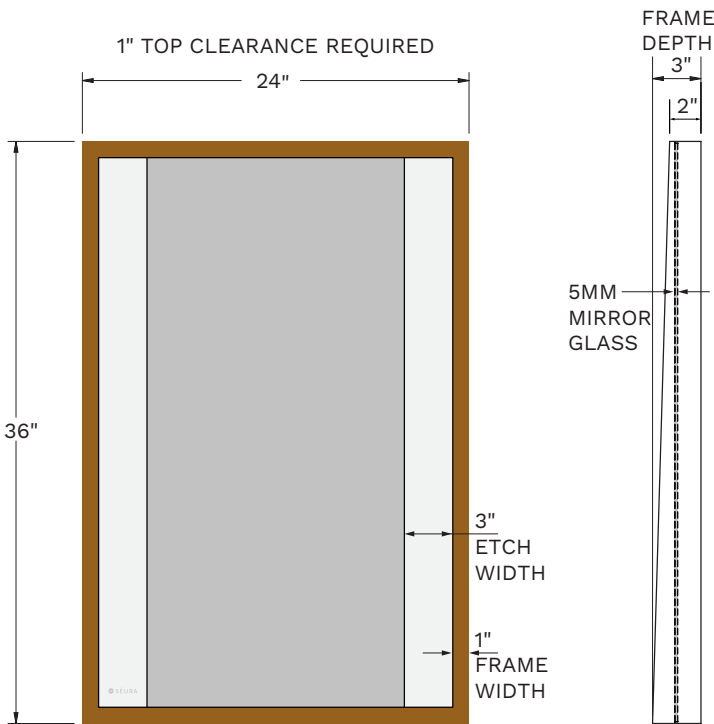

## PRODUCT SPECIFICATIONS

- Natural LED lighting, mirroring daylight
- 90+ CRI
- 3,000 Kelvin color temperature
- Lumens per foot: 609 lm/ft
- Maximum lumens per watt efficacy: 99 lm
- Brushed bronze plated frame finish
- Frame dimensions: 1" W x 3" D
- Mirror Etch: 3" frosted left and right sides
- Fingerprint protection
- Security latch
- Calculated L70 50,000-hour LED lifespan
- Lumen output: 4754 lm, varies by mirror size
- Est. power consumption: 48 watts, varies by mirror size

## INSTALLATION SPECIFICATIONS

Installation wiring may be different on mirrors equipped with additional options.

- 120V or 240V hardwire electrical connection, junction box not required
- Wall mount and hardware included for mounting to wall studs or drywall
- Control by on/off wall switch
- 0-10V Dimming
- Fixture can only be mounted in the WxH orientation, not field-interchangeable

## STANDARD SIZES

Item number	Dimensions	Power Requirements/ Estimated Consumption
ILM-ARHP-24X36-RE-FR	24" x 36" x 3"	120/240 VAC/48W
ILM-ARHP-36X36-RE-FR	36" x 36" x 3"	120/240 VAC/48W
ILM-ARHP-48X36-RE-FR	48" x 36" x 3"	120/240 VAC/48W
ILM-ARHP-60X36-RE-FR	60" x 36" x 3"	120/240 VAC/48W