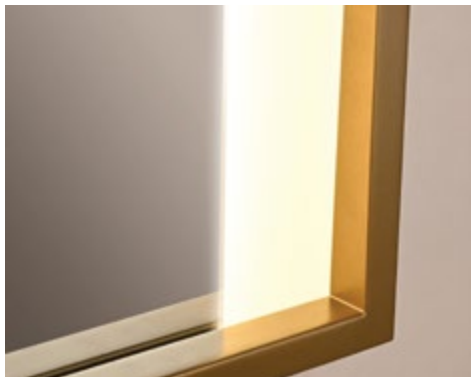

INSTALLATION SPECIFICATIONS

Installation wiring may be different on mirrors equipped with additional options.

- 120V or 240V hardwire electrical connection, junction box not required
- Wall mount and hardware included for mounting to wall studs or drywall
- Control by on/off wall switch
- 0-10V Dimming
- Fixture can only be mounted in the WxH orientation, not field-interchangeable

SAFETY & CERTIFICATIONS

- Meets UL/cUL standards
- Safety backing

LEAD TIMES

- Lead time starts after approved shop drawings and frame finish swatch. Subject to change. Additional time required during holidays and factory closures.
- Production and quality inspections = 8-12 weeks
- Transit time, including shipment booking, handling time, customs = 6-10 weeks
- Single-quantity sizes lead time = 3 business days

STANDARD SIZES

Item number	Dimensions	Power Requirements/ Estimated Consumption
ILM-ARHP-24X36-RE-FR	24" x 36" x 3"	120/240 VAC/48W
ILM-ARHP-36X36-RE-FR	36" x 36" x 3"	120/240 VAC/48W
ILM-ARHP-48X36-RE-FR	48" x 36" x 3"	120/240 VAC/48W
ILM-ARHP-60X36-RE-FR	60" x 36" x 3"	120/240 VAC/48W

Base sizes depicted. Custom options available, contact commercialsupport@seura.com

**THE SÉURA
DIFFERENCE**

Trusted by over 100
hospitality brands

Global technology
leader for 20+ years

Industry-leading
customer service

Dual domestic and
imported products
under a single brand

Woman-owned
business

1230 Ontario Road Green Bay, Wisconsin 54311
1-800-957-3872 contacts@seura.com
www.seura.com

Publish date: August 1, 2024. Information is subject to change without notice.

© 2024 Séura