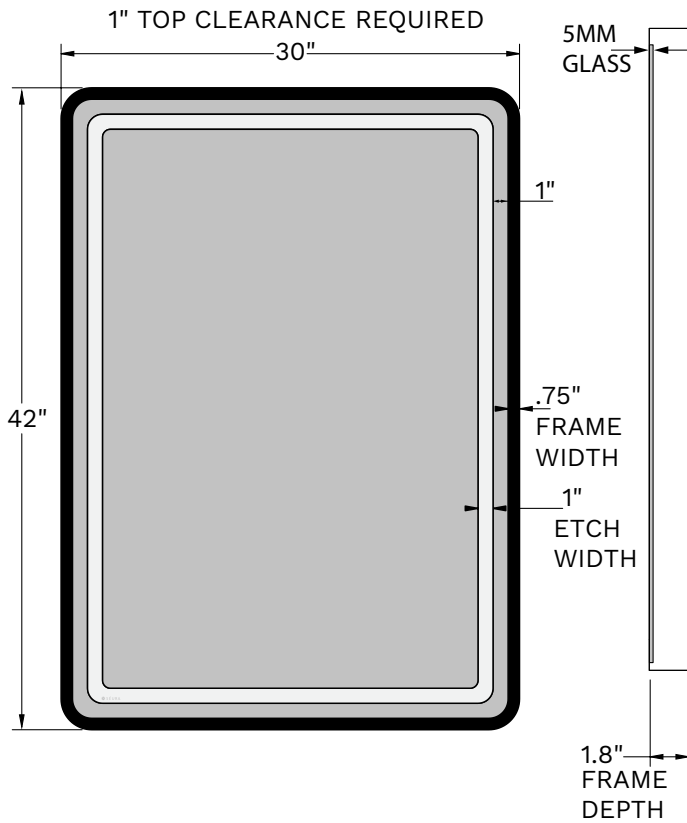

INSTALLATION SPECIFICATIONS

Installation wiring may be different on mirrors equipped with additional options.

- 120V or 240V hardwire electrical connection, junction box not required
- Wall mount and hardware included for mounting to wall studs or drywall
- Control by on/off wall switch
- 0-10V Dimming
- Fixture can only be mounted in the WxH orientation, not field-interchangeable

SAFETY & CERTIFICATIONS

- Meets UL/cUL standards
- Safety backing

LEAD TIMES

- Lead time starts after approved shop drawings and frame finish swatch. Subject to change. Additional time required during holidays and factory closures.
- Production and quality inspections = 8-12 weeks
- Transit time, including shipment booking, handling time, customs = 6-10 weeks
- Single-quantity sizes lead time = 3 business days