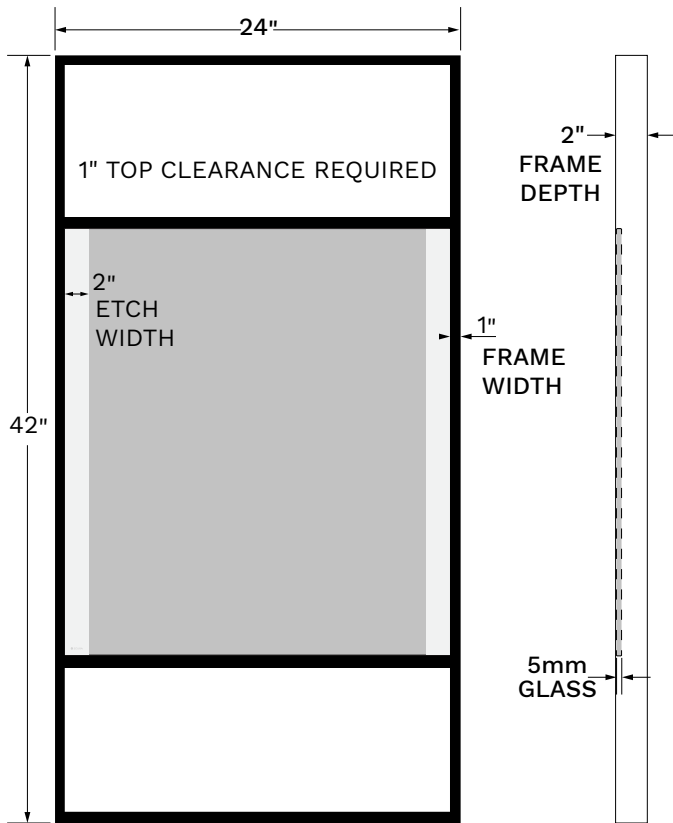

INSTALLATION SPECIFICATIONS

Installation wiring may be different on mirrors equipped with additional options.

- 120V or 240V hardwire electrical connection, junction box not required
- Wall mount and hardware included for mounting to wall studs or drywall
- Control by on/off wall switch
- 0-10V Dimming
- Fixture can only be mounted in the WxH orientation, not field-interchangeable

SAFETY & CERTIFICATIONS

- Meets UL/cUL standards
- Safety backing

LEAD TIMES

Lead time starts after approved shop drawings and frame finish swatch. Subject to change. Additional time required during holidays and factory closures.

- Production and quality Inspections = 8-12 weeks
- Transit time, including shipment booking, handling time, customs = 6-10 weeks
- Single-quantity sizes lead time = 3 business days