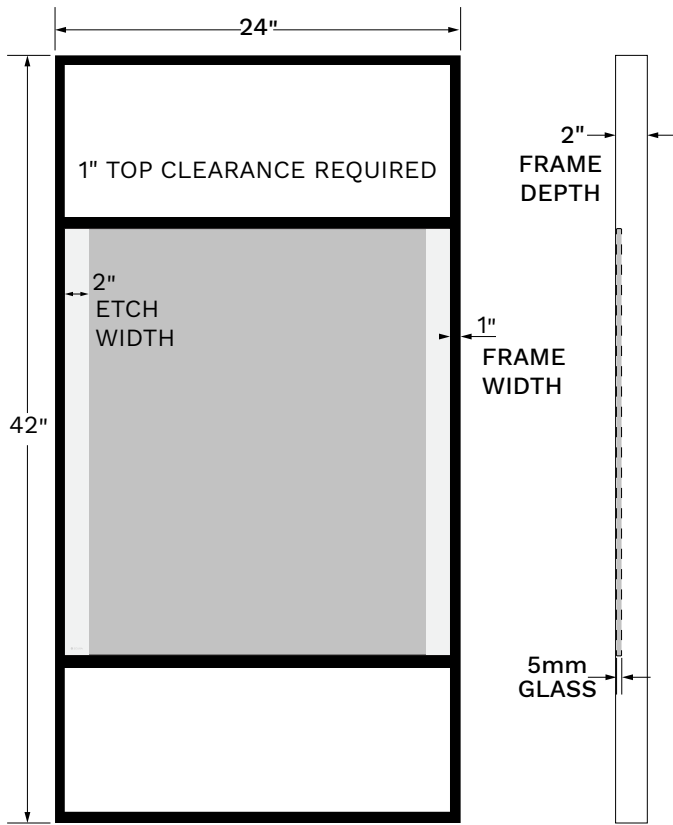

INSTALLATION SPECIFICATIONS

Installation wiring may be different on mirrors equipped with additional options.

- 120V or 240V hardwire electrical connection, junction box not required
- Wall mount and hardware included for mounting to wall studs or drywall
- Control by on/off wall switch
- 0-10V Dimming
- Fixture can only be mounted in the WxH orientation, not field-interchangeable

SAFETY & CERTIFICATIONS

- Meets UL/cUL standards
- Safety backing

LEAD TIMES

Lead time starts after approved shop drawings and frame finish swatch. Subject to change. Additional time required during holidays and factory closures.

- Production and quality Inspections = 8-12 weeks
- Transit time, including shipment booking, handling time, customs = 6-10 weeks
- Single-quantity sizes lead time = 3 business days