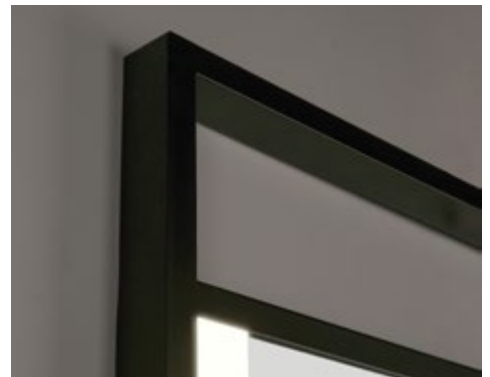

STANDARD SIZES

Item number	Dimensions	Power Requirements/ Estimated Consumption
AVAILABLE IN QTY 1 ILM-ARRK-24X42-RE-FR	24" x 42" x 2"	120/240 VAC/43W
ILM-ARRK-36X42-RE-FR	36" x 42" x 2"	120/240 VAC/43W
ILM-ARRK-48X42-RE-FR	48" x 42" x 2"	120/240 VAC/43W

Base sizes depicted. Custom options available, contact commercialsupport@seura.com

**THE SÉURA
DIFFERENCE**

Trusted by over 100
hospitality brands

Global technology
leader for 20+ years

Industry-leading
customer service

Dual domestic and
imported products
under a single brand

Woman-owned
business

1230 Ontario Road Green Bay, Wisconsin 54311
1-800-957-3872 contacts@seura.com
www.seura.com

Publish date: August 1, 2024. Information is subject to change without notice.

© 2024 Séura