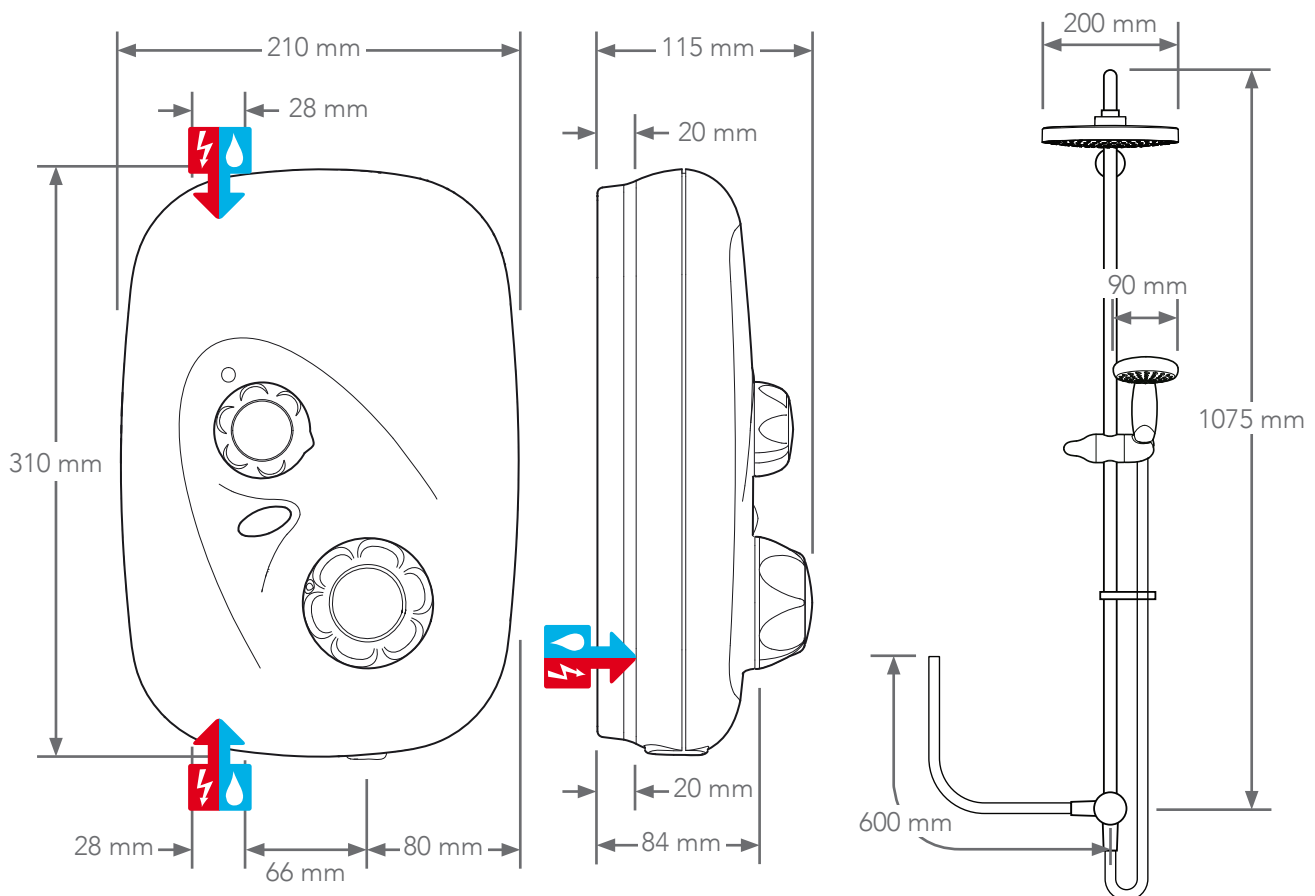

Suited to homes with a low pressure water system and plentiful supply of hot water

Robust shower fittings with 1.25m shower hose

Dual Outlet - Diverts easily between an overhead deluge and separate handshower

Terminal Block connections: Maximum 2.5mm²

Water entry points: Left (rising, falling & rear)

Cable entry points: Left (rising, falling & rear)

Inlet connections: 15mm dual entry push fit.
Hot and cold, 28mm pipe centres

UKCA approved

Dimensions

mira
SHOWERS