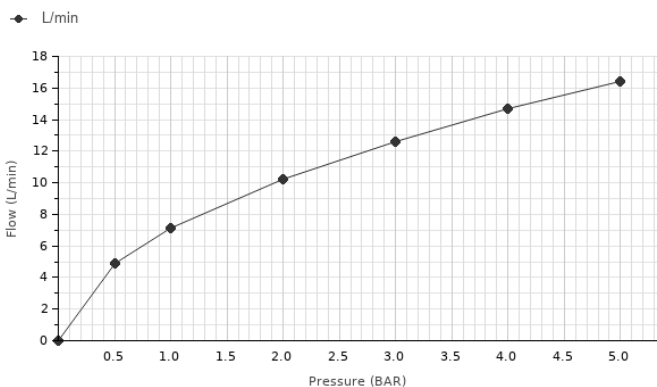

Description

FOLD - Single lever sink mixer with folding spout. Ø25 ceramic cartridge and 3/8" connection. Length of hoses 410 mm and "Plus" aerator.

Finish

chrome
100272089

Flow rate diagramme (±15%)

Pressure (bar)	0.5	1	2	3	4	5
L/min	4.9	7.1	10.2	12.6	14.7	16.4

Technical drawing

Dimensions in mm