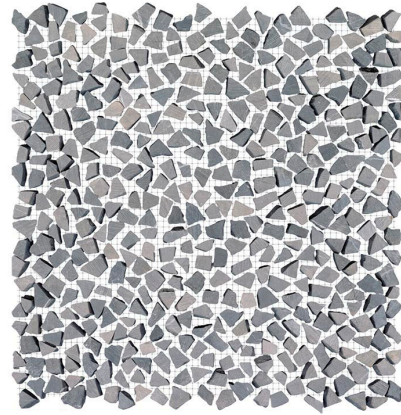

Model: PARADISE TINYBROKEN EDGE NEGRO

Codes: 100112570

Group: G-110

Format: 31X31X0,8CM

RECOMMENDATIONS

Recommended adhesive	100201526 ONE-FLEX PREMIUM BLANCO 25KG	
Recommended joint	100236449 COLORSTUK RAPID CEMENTO N 5KG	
Recommended joint (wet area)	100236449 COLORSTUK RAPID CEMENTO N 5KG	100086920 FILA FOB XTREME 1L
Recommended adhesive (wet area)	100201526 ONE-FLEX PREMIUM BLANCO 25KG	