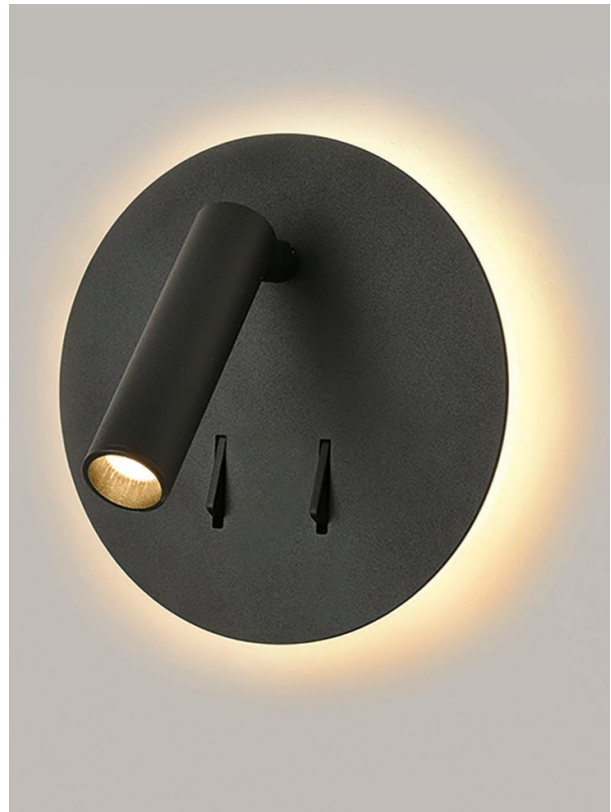

franklite

Luca LED Reading Light

WB107

Product Family

Luca

In matt black finish with a back-lit surround. There are two switches on the backplate. Non-dimmable.

Finish

Black

Arrangement

2 Light

Fixure Type

Wall Flush

Product Specifications

Insulation	: Class 2 - double insulation, no earth
Fire Restriction	: No restriction
IP Rating	: 20
Number of Lamps	: 2
Lamp cap	: LED
Lamp Max	: 8 W
Lumens	: 455
LED K	: 3000
Height	: 150mm
Width	: 150mm
Stock Weight	: 0.78 kg
Driver Included	: Yes
Projection	: 140 mm