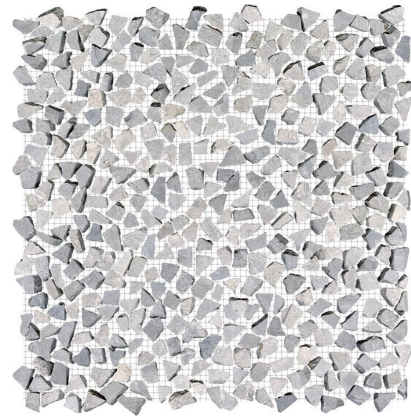

Model: PARADISE TINYBROKEN EDGE GRIS

Codes: 100112569

Group: G-110

Format: 31X31X0,8CM

RECOMMENDATIONS

Recommended adhesive	100201526 ONE-FLEX PREMIUM BLANCO 25KG	
Recommended joint	100236834 COLORSTUK RAPID GRIS N 5KG	
Recommended joint (wet area)	100236834 COLORSTUK RAPID GRIS N 5KG	100086920 FILA FOB XTREME 1L
Recommended adhesive (wet area)	100201526 ONE-FLEX PREMIUM BLANCO 25KG	