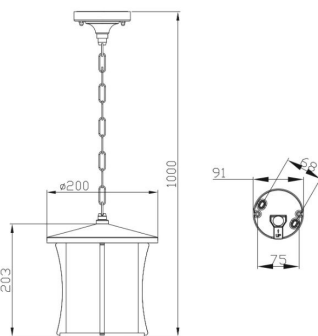

### Fixture Type

Pendant

### Line Drawing Image

### Product Specifications

Insulation	: Class 1 - single insulation, earthed
IP Rating	: 44
Number of Lamps	: 1
Lamp cap	: E27
Lamp Code	: L320
Lamp Max	: 15 W
Lumens	: 500
LED K	: 2300
Height	: 260mm
Stock Weight	: 1.50 kg
Diameter	: 200 mm
Min Drop	: 350 mm
Max Drop	: 1000 mm
Dimmable	: Yes