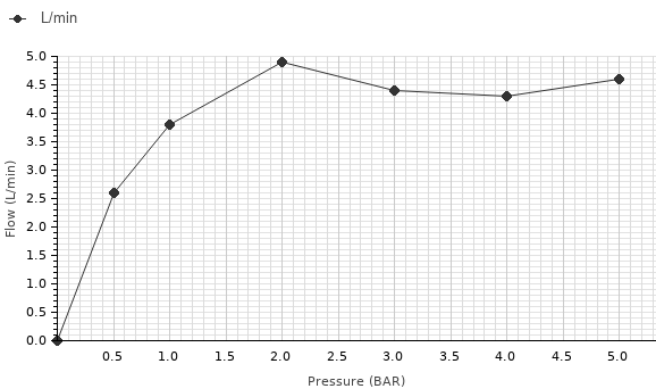

Description

Single lever basin mixer. Ø25 mm. ceramic cartridge. Connection 3/8". Length of hoses 370 mm. "Plus" aerator. Cold-water opening. Flow rate 4,4 l/min. at 3 bar

Finish

chrome
100283402

Certifications and quality characteristics

Flow rate diagramme (±15%)

Pressure (bar)	0.5	1	2	3	4	5
L/min	2.6	3.8	4.9	4.4	4.3	4.6

Technical drawing

Dimensions in mm