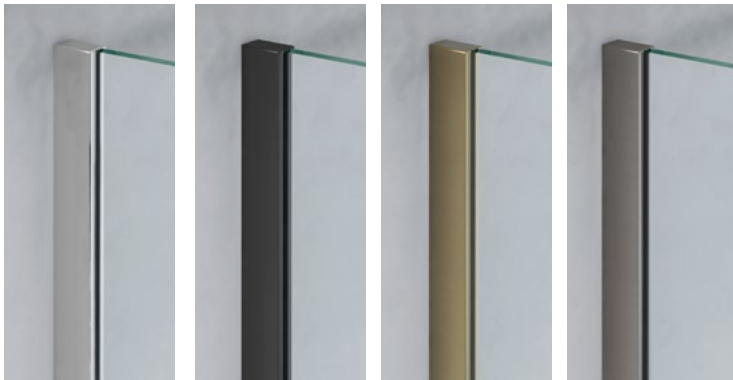

Emmi Wetroom Panel Wall Profile & Bracing Bar Kit

PRODUCT CODES	EMWKITCP - Chrome EMWKITBL - Matt Black EMWKITBB - Brushed Brass EMWKITGM - Gun Metal
COLOURS	Chrome Matt Black Brushed Brass Gun Metal
SIZE	Wall Profile: H 2000mm
FITTING	Kit includes Wall Profile, Cover Cap, Glass Clamp, 1200mm Bracing Bar, Wall Bracket, T-Piece, Wedge Gasket Seal and Gasket Fitting Tool

Wall Profile

Wall Profile (SS)

Wall Profile Cover Cap

Wall Profile Cover Cap (SS)

Top Bar

COLOUR OPTIONS:

CHROME

MATT BLACK