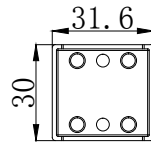

Emmi Wetroom Panel Wall Profile & Bracing Bar Kit

PRODUCT CODES	EMWKITCP - Chrome EMWKITBL - Matt Black EMWKITBB - Brushed Brass EMWKITGM - Gun Metal
COLOURS	Chrome Matt Black Brushed Brass Gun Metal
SIZE	Wall Profile: H 2000mm
FITTING	Kit includes Wall Profile, Cover Cap, Glass Clamp, 1200mm Bracing Bar, Wall Bracket, T-Piece, Wedge Gasket Seal and Gasket Fitting Tool

Wall Profile

Wall Profile (SS)

COLOUR OPTIONS:

Glass Clip

Screw Cover For Glass Clip

Screw Cover For Wall Bracket

The information contained on this page was correct at date of issue. Fitting dimensions are provided as a guide only. Some variation may occur due to manufacturing tolerances. We pursue a policy of continuing improvement in design and performance of our products and so reserve the right to change specifications without prior notice.