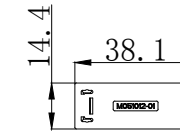

Emmi Wetroom Panel Wall Profile & Bracing Bar Kit

PRODUCT CODES	EMWKITCP - Chrome EMWKITBL - Matt Black EMWKITBB - Brushed Brass EMWKITGM - Gun Metal
COLOURS	Chrome Matt Black Brushed Brass Gun Metal
SIZE	Wall Profile: H 2000mm
FITTING	Kit includes Wall Profile, Cover Cap, Glass Clamp, 1200mm Bracing Bar, Wall Bracket, T-Piece, Wedge Gasket Seal and Gasket Fitting Tool

Wall Profile

Wall Profile (SS)

Wall Profile Cover Cap

Wall Profile Cover Cap (SS)

Top Bar

COLOUR OPTIONS:

CHROME

MATT BLACK