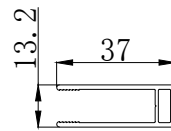

Emmi Wetroom Panel Wall Profile & Bracing Bar Kit

PRODUCT CODES	EMWKITCP - Chrome EMWKITBL - Matt Black EMWKITBB - Brushed Brass EMWKITGM - Gun Metal
COLOURS	Chrome Matt Black Brushed Brass Gun Metal
SIZE	Wall Profile: H 2000mm
FITTING	Kit includes Wall Profile, Cover Cap, Glass Clamp, 1200mm Bracing Bar, Wall Bracket, T-Piece, Wedge Gasket Seal and Gasket Fitting Tool

Wall Profile

Wall Profile (SS)

Wall Profile Cover Cap

Wall Profile Cover Cap (SS)

Top Bar

COLOUR OPTIONS:

CHROME

MATT BLACK