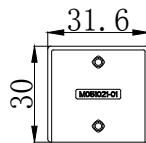

BRUSHED BRASS

GUN METAL

Wall Bracket

Glass Clip

T-Piece

Screw Cover For Glass Clip

Screw Cover For Wall Bracket

The information contained on this page was correct at date of issue. Fitting dimensions are provided as a guide only. Some variation may occur due to manufacturing tolerances. We pursue a policy of continuing improvement in design and performance of our products and so reserve the right to change specifications without prior notice.