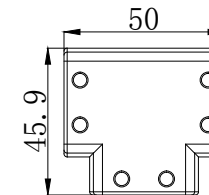

Emmi Wetroom Panel Wall Profile & Bracing Bar Kit

PRODUCT CODES	EMWKITCP - Chrome EMWKITBL - Matt Black EMWKITBB - Brushed Brass EMWKITGM - Gun Metal
COLOURS	Chrome Matt Black Brushed Brass Gun Metal
SIZE	Wall Profile: H 2000mm
FITTING	Kit includes Wall Profile, Cover Cap, Glass Clamp, 1200mm Bracing Bar, Wall Bracket, T-Piece, Wedge Gasket Seal and Gasket Fitting Tool

BRUSHED BRASS

GUN METAL

Wall Bracket

Glass Clip

T-Piece

Screw Cover For Glass Clip

Screw Cover For Wall Bracket

The information contained on this page was correct at date of issue. Fitting dimensions are provided as a guide only. Some variation may occur due to manufacturing tolerances. We pursue a policy of continuing improvement in design and performance of our products and so reserve the right to change specifications without prior notice.