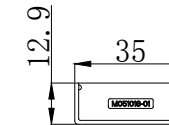

BRUSHED BRASS

GUN METAL

Wall Bracket

Glass Clip

T-Piece

Screw Cover For Glass Clip

Screw Cover For Wall Bracket

The information contained on this page was correct at date of issue. Fitting dimensions are provided as a guide only. Some variation may occur due to manufacturing tolerances. We pursue a policy of continuing improvement in design and performance of our products and so reserve the right to change specifications without prior notice.