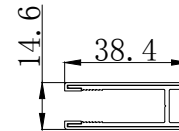

Emmi Wetroom Panel Wall Profile & Bracing Bar Kit

PRODUCT CODES	EMWKITCP - Chrome EMWKITBL - Matt Black EMWKITBB - Brushed Brass EMWKITGM - Gun Metal
COLOURS	Chrome Matt Black Brushed Brass Gun Metal
SIZE	Wall Profile: H 2000mm
FITTING	Kit includes Wall Profile, Cover Cap, Glass Clamp, 1200mm Bracing Bar, Wall Bracket, T-Piece, Wedge Gasket Seal and Gasket Fitting Tool

Wall Profile

Wall Profile (SS)

Wall Profile Cover Cap

Wall Profile Cover Cap (SS)

Top Bar

COLOUR OPTIONS:

CHROME

MATT BLACK