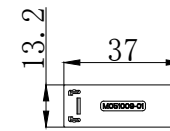

Emmi Wetroom Panel Wall Profile & Bracing Bar Kit

PRODUCT CODES	EMWKITCP - Chrome EMWKITBL - Matt Black EMWKITBB - Brushed Brass EMWKITGM - Gun Metal
COLOURS	Chrome Matt Black Brushed Brass Gun Metal
SIZE	Wall Profile: H 2000mm
FITTING	Kit includes Wall Profile, Cover Cap, Glass Clamp, 1200mm Bracing Bar, Wall Bracket, T-Piece, Wedge Gasket Seal and Gasket Fitting Tool

Wall Profile

Wall Profile (SS)

Wall Profile Cover Cap

Wall Profile Cover Cap (SS)

Top Bar

COLOUR OPTIONS:

CHROME

MATT BLACK