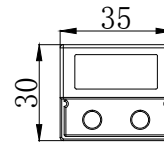

Emmi Wetroom Panel Wall Profile & Bracing Bar Kit

PRODUCT CODES	EMWKITCP - Chrome EMWKITBL - Matt Black EMWKITBB - Brushed Brass EMWKITGM - Gun Metal
COLOURS	Chrome Matt Black Brushed Brass Gun Metal
SIZE	Wall Profile: H 2000mm
FITTING	Kit includes Wall Profile, Cover Cap, Glass Clamp, 1200mm Bracing Bar, Wall Bracket, T-Piece, Wedge Gasket Seal and Gasket Fitting Tool

Wall Profile

Wall Profile (SS)

COLOUR OPTIONS:

Glass Clip

Screw Cover For Glass Clip

Screw Cover For Wall Bracket

The information contained on this page was correct at date of issue. Fitting dimensions are provided as a guide only. Some variation may occur due to manufacturing tolerances. We pursue a policy of continuing improvement in design and performance of our products and so reserve the right to change specifications without prior notice.