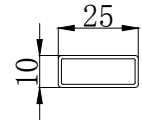

Emmi Wetroom Panel Wall Profile & Bracing Bar Kit

PRODUCT CODES	EMWKITCP - Chrome EMWKITBL - Matt Black EMWKITBB - Brushed Brass EMWKITGM - Gun Metal
COLOURS	Chrome Matt Black Brushed Brass Gun Metal
SIZE	Wall Profile: H 2000mm
FITTING	Kit includes Wall Profile, Cover Cap, Glass Clamp, 1200mm Bracing Bar, Wall Bracket, T-Piece, Wedge Gasket Seal and Gasket Fitting Tool

Wall Profile

Wall Profile (SS)

Wall Profile Cover Cap

Wall Profile Cover Cap (SS)

Top Bar

COLOUR OPTIONS:

CHROME

MATT BLACK

BRUSHED BRASS

GUN METAL

Wall Bracket

Glass Clip

T-Piece

Screw Cover For Glass Clip

Screw Cover For Wall Bracket

The information contained on this page was correct at date of issue. Fitting dimensions are provided as a guide only. Some variation may occur due to manufacturing tolerances. We pursue a policy of continuing improvement in design and performance of our products and so reserve the right to change specifications without prior notice.