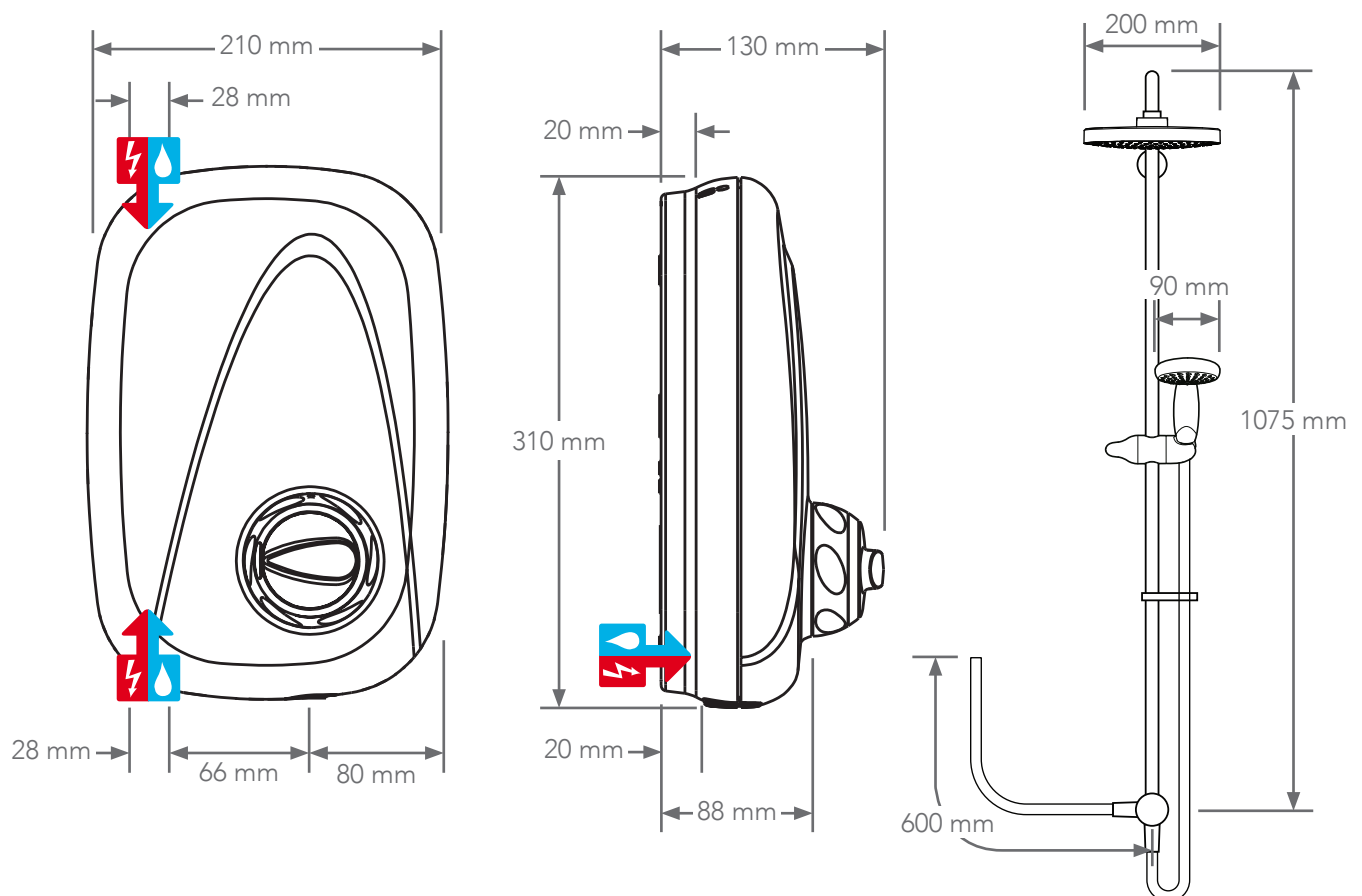

Dual Outlet - Diverts easily between an overhead deluge and separate handshower

200mm deluge overhead and 90mm single mode handshower

Inlet connections: 15mm dual entry push fit.  
Hot and Cold, 28mm pipe centres

Outlet connections: ½" BSP Male

Cistern: Minimum 230 litres

## Dimensions

**mira**  
SHOWERS