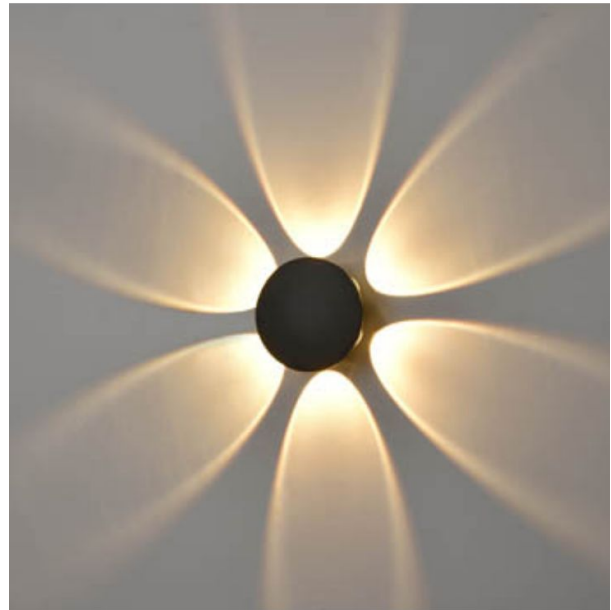

Aura Exterior 6lt LED Wall Light

EXT6627

Product Family

Aura

Matt black finish cast aluminium exterior LED wall lights. Designed to be inconspicuous until lit. When illuminated, beautiful patterns are cast on the wall. Rated IP54. Non-dimmable.

Finish

Black

Arrangement

6 Light

Fixure Type

Wall Flush

Product Specifications

Insulation	: Class 1 - single insulation, earthed
Fire Restriction	: No restriction
IP Rating	: 54
Number of Lamps	: 6
Lamp cap	: LED
Lamp Max	: 1 W
Lumens	: 565
LED K	: 3000
Height	: 120mm
Width	: 120mm
Stock Weight	: 0.59 kg
Driver Included	: Yes
Projection	: 55 mm