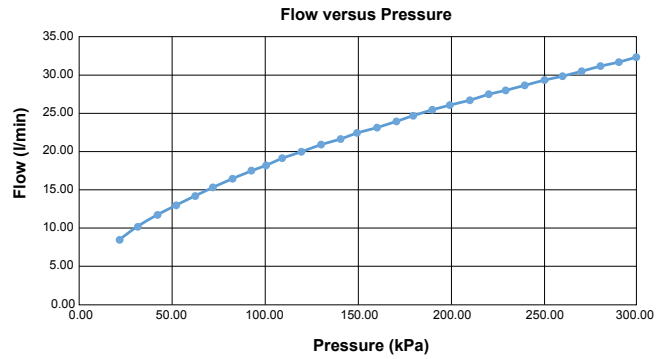

Product Information

Description	Colour	Product No.
Mira Honesty 110 mm Handshower	Chrome	2.1605.283

Features & Benefits

110 mm single mode hand shower, designed for maximum flow and projection to give you the best possible showering experience

Operating temperature range: 5°C to 60°C

Minimum maintained pressure: 0.1 bar (1 metre head)

Maximum maintained pressure: 3.0 bar (30 metre head)

Materials

Body and internal components: ABS, chrome plated

Nozzles: TPE

Performance

Flow rate: 13.5 l/min at 0.5 bar

Approvals

WRAS & KIWA UK approved (Water Regulations Advisory Scheme)

Dimensions