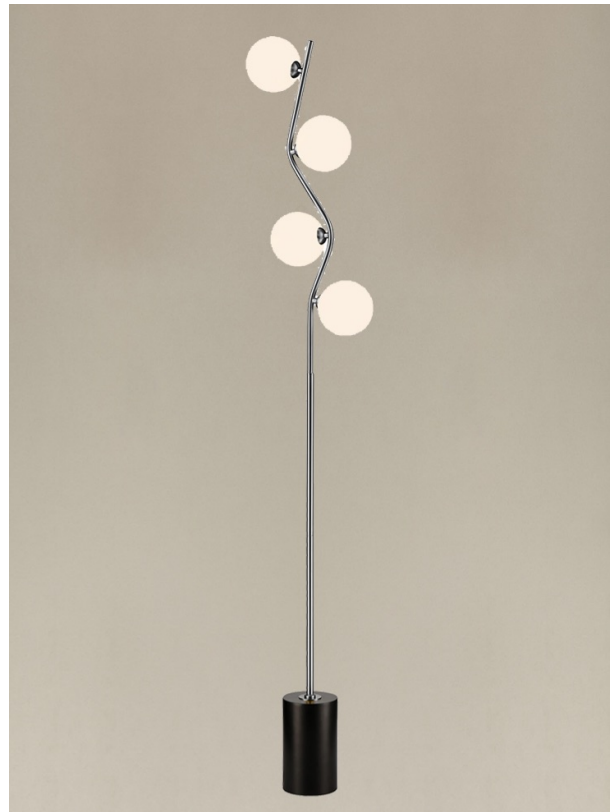

franklite

Cosmic Floor Lamp satin nickel with opal glass

SL265-378

Product Family

Cosmic

Satin nickel finish 4-light floor lamp with opal glass spheres and black base. There is an in-line switch on the cable.

Arrangement

4 Light

Fixure Type

Standard Lamp

Product Specifications

Insulation	: Class 2 - double insulation, no earth
Fire Restriction	: No restriction
IP Rating	: 20
Number of Lamps	: 4
Lamp cap	: G9
Lamp Code	: L308
Lamp Max	: 5 W
Lumens	: 1000
Height	: 1650mm
Stock Weight	: 1.00 kg
Dimmable	: Yes