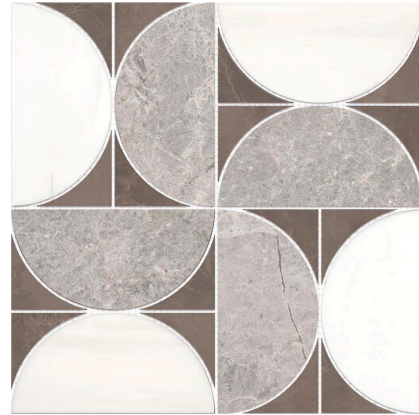

Model: FIGURE SPIRAL DARK

Codes: 100330421

Group: G-142

Format: 29,9X29,9X1CM

RECOMMENDATIONS

Recommended adhesive	100031188 SUPER-ONE N BLANCO 25KG	
Recommended joint	100236806 COLORSTUK 0-4 GRIS N 5KG	
Recommended joint (wet area)	100236806 COLORSTUK 0-4 GRIS N 5KG	100086920 FILA FOB XTREME 1L
Recommended adhesive (wet area)	100031188 SUPER-ONE N BLANCO 25KG	

TECHNICAL INFORMATION

Slip resistance (wet pendulum) irhd 55	CL 1 (25)	EN 16165 Anexo C*
Water absorption at atmospheric pressure	0.1-0.2%	UNE-EN 13755:2002*
Slip resistance (pendulum-dry)	78	
Flammability	Clase A1f I/Clase A1	UNE-EN 13501-1:2007+A1:2010*
Use	FLOOR TILES	
Dynamic coefficient of friction (dcof)	0.50	ANSI 137.1*
Composition	MARBLE	

FEATURES

Product manufactured on a mesh that makes installation easier.

Gloss-free

Material suitable for use on shower floors.

Material only suitable for low-traffic floors (private setting.)

Material suitable for use on indoor floors.