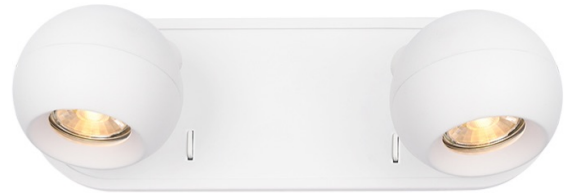

franklite

Lens 2lt Spot matt white

SPOT9122

Product Family

Lens

Matt white finish adjustable spotlight. This double wall light has switches on the backplate.

Finish

White

Arrangement

2 Light

Fixture Type

Wall Bracket

Product Specifications

Insulation	: Class 1 - single insulation, earthed
Fire Restriction	: No restriction
IP Rating	: 20
Number of Lamps	: 2
Lamp cap	: GU10
Lamp Code	: L265
Lamp Max	: 10 W
Lumens	: 1150
Height	: 95mm
Width	: 315mm
Stock Weight	: 0.75 kg
Dimmable	: Yes