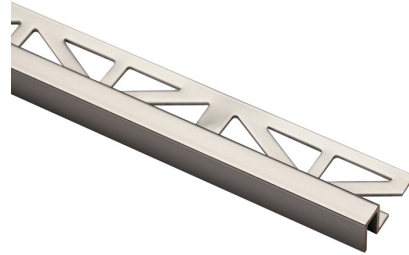

Model: PRO-PART LATON MOON 11MM

Codes: 100120369

Family: PRO-PART MOON

GENERAL FEATURES

Material	BRASS
Profile finish	MOON
Colour	LIGHT GRAY
Family	PRO-PART MOON
Product type	PROFILES AND SKIRTINGS
Product type	
Product type	DECORATIVE PROFILES
Product type	
Product type	CORNER PROFILES
Installation	WALL TILES
Product type	METAL COLLECTION
Series	PRO-PART
Profile height	11 MM
Front profile	8 MM
Profile length	2500 MM