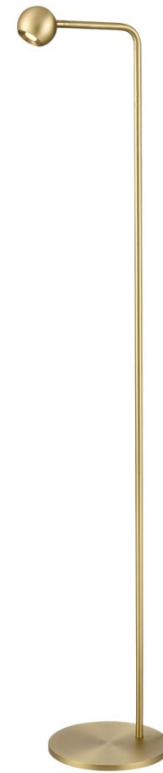

franklite

Iris Floor lamp

SL264

Product Family

Iris

Adjustable satin brass finish floor lamp with in-line switch on the cable.

Finish

Satin Brass

Arrangement

1 Light

Fixture Type

Standard Lamp

Product Specifications

Insulation	: Class 2 - double insulation, no earth
Fire Restriction	: No restriction
IP Rating	: 20
Number of Lamps	: 1
Lamp cap	: LED
Lamp Max	: 5 W
Lumens	: 485
LED K	: 3000
Height	: 1390mm
Stock Weight	: kg
Driver Included	: Yes