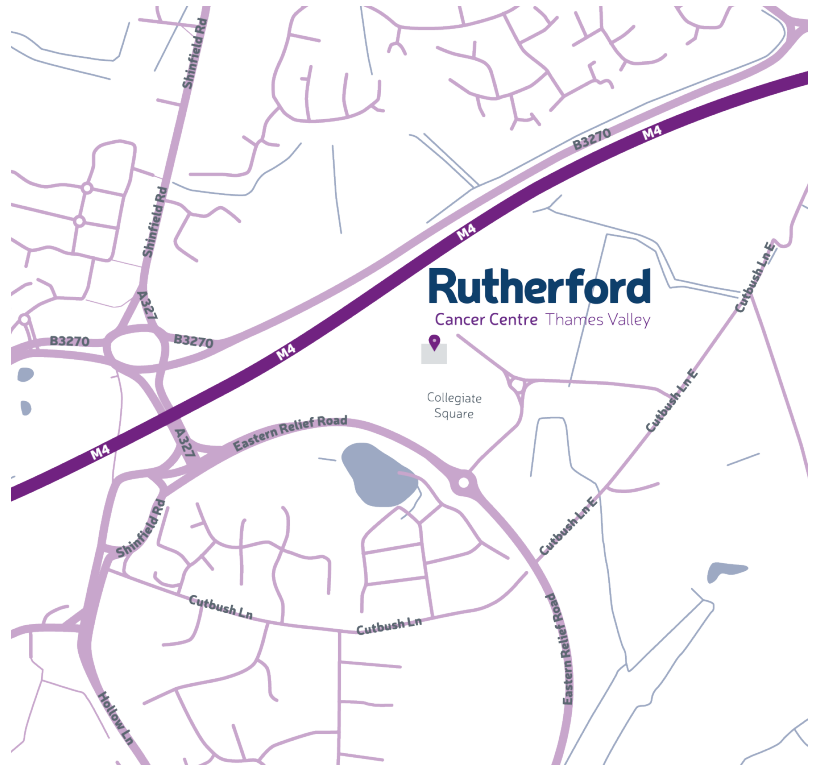

How to find us

Rutherford Cancer Centre Thames Valley

Location

The centre is located near junction 11 of the M4 motorway and close to Reading town centre, and is within easy commuting distance of London, Oxford, Southampton and Bristol.

The M4 and M40 motorways, giving access to London and Birmingham and the Midlands, are easily reached. The A33 and M3 provide access to Basingstoke and the South Coast.

The Thames Valley Science Park has a dedicated bus service, No 10, from Reading town centre to the science park running every 25 minutes.

By Road:

- London: 49 miles
- Swindon: 42 miles
- Oxford: 41 miles
- Heathrow: 26 miles
- Southampton: 46 miles

The postcode for satnav is RG2 9LH. The nearest train station is Reading (approximately 15 minutes' drive away). For those travelling by car, free car-parking is available on site (no permit is required.).

Contact details

Address Rutherford Cancer Centre
Thames Valley, 3 Collegiate Square,
Shinfield, Reading, RG2 9LH

Telephone + 44 (0) 1182 075 610

Email enquiries@therutherford.com

Web therutherford.com

Rutherford
Cancer Centre Thames Valley